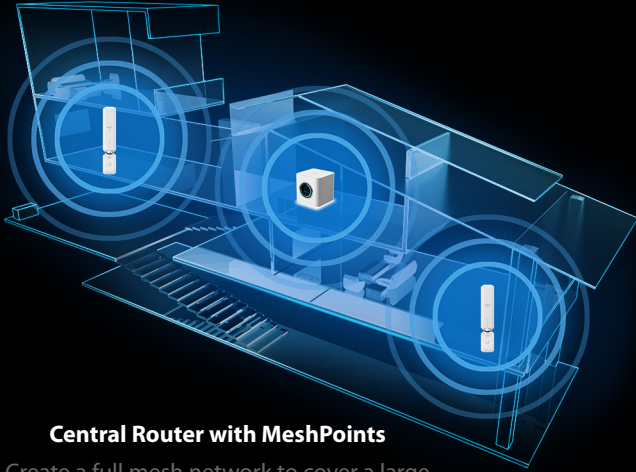

MESHPOINT

Model: AFi-P-HD

The AmpliFi HD (High Density) MeshPoint features an adjustable super antenna. It can be used to expand the coverage of an AmpliFi Mesh System or turn an existing router or Wi-Fi cablebox into a powerful mesh network.

Not Just a Wi-Fi Router, It's a Wi-Fi System

AmpliFi is more than a common home router: it's the ultimate Wi-Fi system. With turbocharged 802.11AC Wi-Fi, AmpliFi utilizes multiple self-configuring radios and advanced antenna technology to bring ubiquitous Wi-Fi coverage to any home.

Wi-Fi System Usage Examples

CREATE
YOUR
MESH

Central Router with MeshPoints

Create a full mesh network to cover a large home with the AmpliFi HD Wi-Fi System.

Multi-Router Mesh Network

Create a full mesh network to cover a large home with the Mesh Router Wi-Fi System.