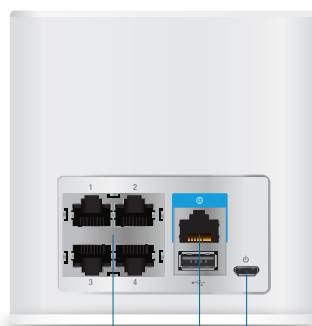

Router

Touchscreen Display LED

Gigabit LAN Ports WAN Port Power Port

MeshPoint

Adjustable Antenna
Signal LEDs
Magnetic Connector
MeshPoint Base

Adjust the Antenna for optimal signal reception

MESH WI-FI SYSTEM