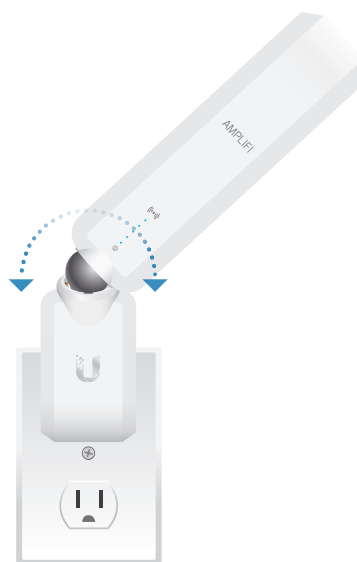

Router

Touchscreen Display LED

Gigabit LAN Ports WAN Port Power Port

MeshPoint

Adjustable Antenna
Signal LEDs
Magnetic Connector
MeshPoint Base

Adjust the Antenna for optimal signal reception

MESH WI-FI SYSTEM