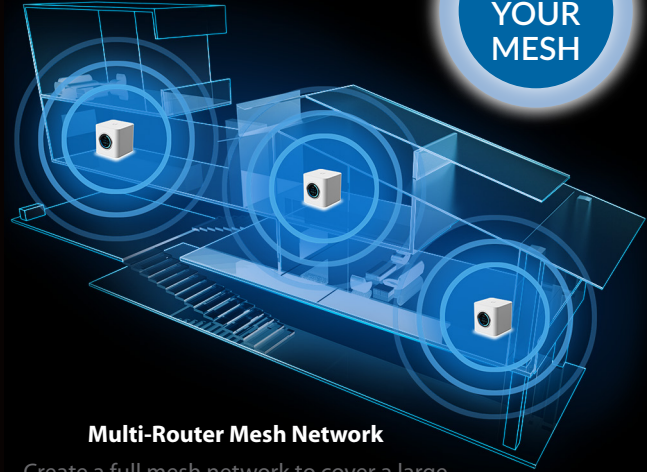

Not Just a Wi-Fi Router, It's a Wi-Fi System

AmpliFi is more than a common home router: it's the ultimate Wi-Fi system. With turbocharged 802.11AC Wi-Fi, AmpliFi utilizes multiple self-configuring radios and advanced antenna technology to bring ubiquitous Wi-Fi coverage to any home.

Wi-Fi System Usage Examples

CREATE
YOUR
MESH

Central Router with MeshPoints

Create a full mesh network to cover a large home with the AmpliFi HD Wi-Fi System.

Multi-Router Mesh Network

Create a full mesh network to cover a large home with the Mesh Router Wi-Fi System.