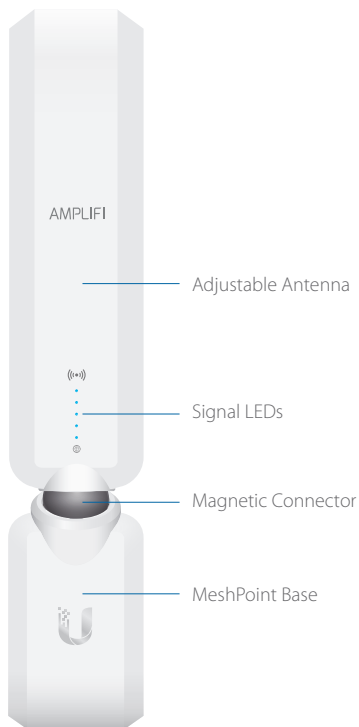

Router

Touchscreen Display LED

Gigabit LAN Ports WAN Port Power Port

MeshPoint

Adjustable Antenna
Signal LEDs
Magnetic Connector
MeshPoint Base

Adjust the Antenna for optimal signal reception

MESH WI-FI SYSTEM

Model: AFi-HD

The AmpliFi HD (High Density) Mesh Wi-Fi System includes an AmpliFi Mesh Router and two wireless MeshPoints. It combines deployment flexibility and maximum Wi-Fi coverage for your home.

MESH ROUTER WI-FI SYSTEM