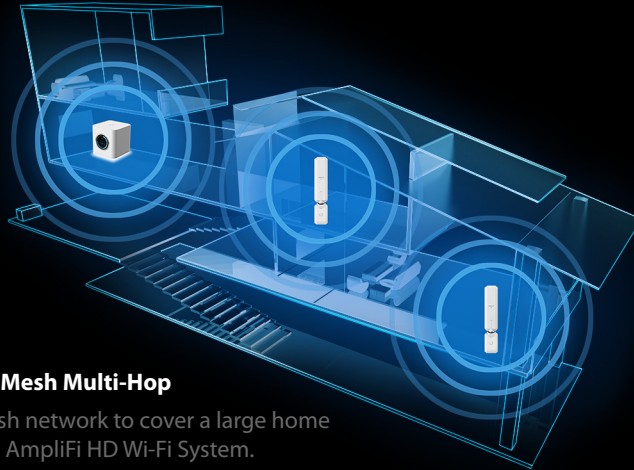

Wi-Fi System Usage Examples

CREATE
YOUR
MESH

Central Router with MeshPoints

Create a full mesh network to cover a large home with the AmpliFi HD Wi-Fi System.

Multi-Router Mesh Network

Create a full mesh network to cover a large home with the Mesh Router Wi-Fi System.