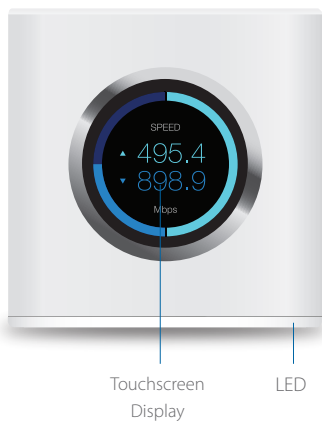

Router

Touchscreen Display LED

Gigabit LAN Ports WAN Port Power Port

MeshPoint

Adjustable Antenna
Signal LEDs
Magnetic Connector
MeshPoint Base

Adjust the Antenna for optimal signal reception

MESH WI-FI SYSTEM