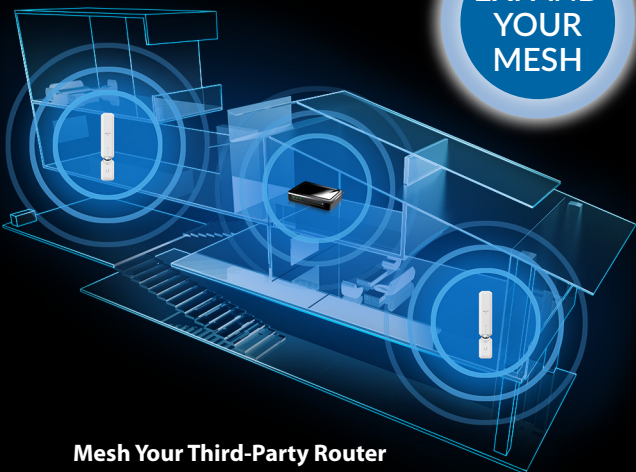

Wi-Fi System Usage Examples

CREATE
YOUR
MESH

Central Router with MeshPoints

Create a full mesh network to cover a large home with the AmpliFi HD Wi-Fi System.

Multi-Router Mesh Network

Create a full mesh network to cover a large home with the Mesh Router Wi-Fi System.

Mesh Multi-Hop

Create a full mesh network to cover a large home with the AmpliFi HD Wi-Fi System.

EXPAND
YOUR
MESH

Mesh Your Third-Party Router

Turn your existing router into a powerful mesh network by adding the Afi-P-HD MeshPoints.