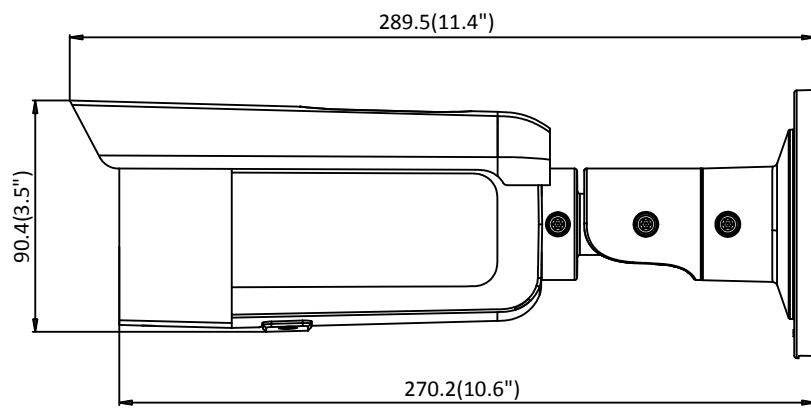

Dimension

Unit: mm(inch)