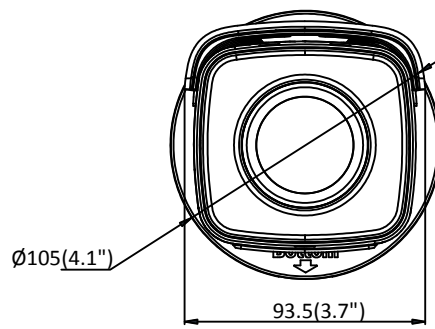

Dimension

Unit: mm(inch)