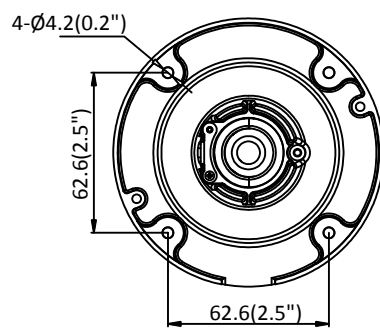

Dimension

Unit: mm(inch)