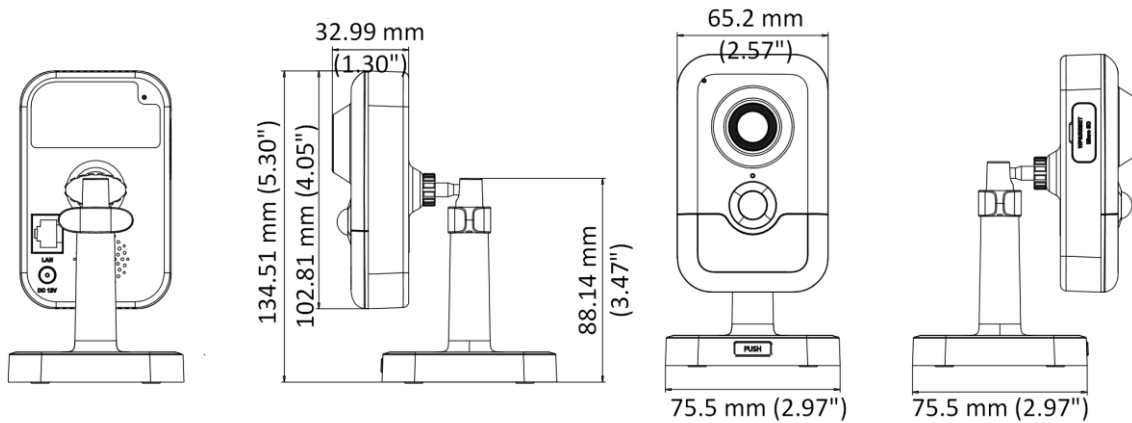

DS-2CD2423G0-IW 2 MP IR Fixed Cube Network Camera

- High quality imaging with 2 MP resolution
- Efficient H.265+ compression technology
- Clear imaging against strong back light due to 120 dB true WDR technology
- Provides real-time security via built-in two-way audio
- Detects human body through passive infrared is sensitive to body temperature (PIR)
- -W: Wi-Fi connection

Day/Night Switch	Day/Night/Auto/Schedule
Wi-Fi	
Frequency	2.412 GHz to 2.4835 GHz
Channel Bandwidth	20 M/40 M
Security	WPA, WPA2
Transfer Rate	11b: 11 Mbps 11g: 54 Mbps 11n: up to 150 Mbps
Wireless Range	50 m
Wireless Standards	IEEE 802.11b/g/n
Network	
Network Storage	Support MicroSD/SDHC/SDXC card (128 GB), local storage and NAS (NFS, SMB/CIFS), ANR
Simultaneous Live View	Up to 6 channels
User/Host	Up to 32 users. 3 levels: administrator, operator and user
Alarm Trigger	Motion detection, video tampering, network disconnected, IP address conflict, HDD full, HDD error, PIR, illegal login
Interface	
Communication Interface	1 RJ45 10M/100M self-adaptive Ethernet port
Audio	1 built-in mic, 1 built-in speaker, mono sound
On-board Storage	Built-in Micro SD/SDHC/SDXC slot, up to 128 GB
General	
Reset	Yes
Startup and Operating Conditions	-10 °C to +40 °C (14 °F to +104 °F), Humidity 95% or less (non-condensing)
Power Supply	12 VDC ± 25%, PoE (802.3af, class 3)
Power Consumption and Current	12 VDC, 0.5 A, max. 6 W, Ø5.5 mm coaxial plug power; PoE (802.3af, 36 V to 57 V), 0.2 A to 0.1 A, max. 7 W
Material	Plastic
Dimensions	102.8 mm × 65.2 mm × 32.6 mm (4.1" × 2.6" × 1.3")
Weight	Camera: Approx. 128 g (0.3 lb.)
Compression Standard	
H.264+	Main stream supports
H.265+	Main stream supports
Smart Feature-set	
Face Detection	Yes

▪ Available Model

DS-2CD2423G0-IW(2.8 mm, 4 mm)(W)

Dimension

Distributed by

HIKVISION®

Headquarters

No.555 Qianmo Road, Binjiang District,
Hangzhou 310051, China
T +86-571-8807-5998
overseasbusiness@hikvision.com