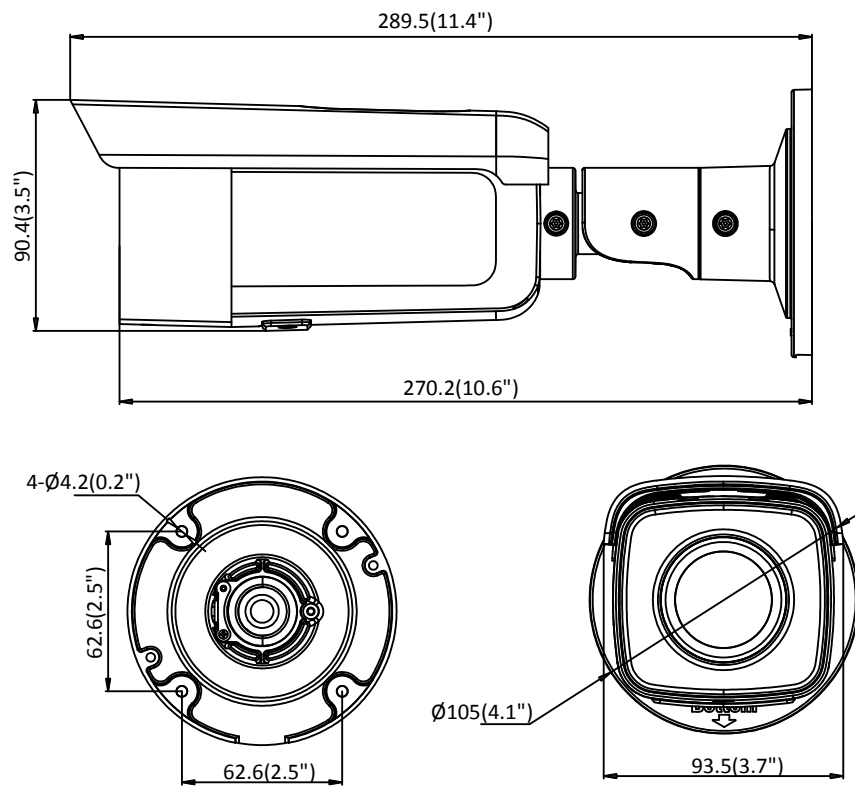

Available Model

DS-2CD2T85G1-I5 (2.8/4/6 mm), DS-2CD2T85G1-I8 (2.8/4/6 mm)

Dimension

Unit: mm(inch)