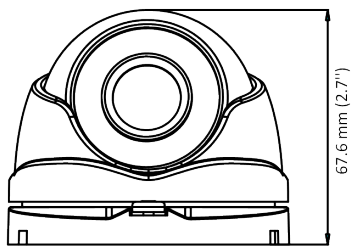

DS-2CE56D0T-IRMF (C) 2 MP Camera

- 2 MP, 1920 × 1080 resolution
- 2.8 mm, 3.6 mm, 6 mm fixed focal lens
- 4 in 1 video output (switchable TVI/AHD/CVI/CVBS)
- Smart IR, up to 25 m IR distance
- IP67

Specification

Camera	
Image Sensor	2 MP CMOS
Signal System	PAL/NTSC
Resolution	1920 (H) × 1080 (V)
Frame Rate	TVI: 1080P@30fps, 1080P@25fps CVI: 1080P@30fps, 1080P@25fps AHD: 1080P@30fps, 1080P@25fps CVBS: PAL/NTSC
Min. illumination	0.01 Lux@(F1.2, AGC ON), 0 Lux with IR
Shutter Time	PAL: 1/25 s to 1/50, 000 s NTSC: 1/30 s to 1/50, 000 s
Lens	2.8 mm, 3.6 mm, 6 mm fixed lens
Field of View	2.8 mm, horizontal FOV: 106.4°, vertical FOV: 57.9°, diagonal FOV: 124.6° 3.6 mm, horizontal FOV: 79.6°, vertical FOV: 43.5°, diagonal FOV: 93.7° 6 mm, horizontal FOV: 51.9°, vertical FOV: 30°, diagonal FOV: 58.8°
Lens Mount	M12
Day & Night	ICR
WDR (Wide Dynamic Range)	Digital WDR
Angle Adjustment	Pan: 0 to 360°, Tilt: 0 to 75°, Rotation: 0 to 360°
Menu	
Image Mode	STD/HIGH-SAT
AGC	Yes
Day/Night Mode	Auto/Color/BW (Black and White)
White Balance	Auto/Manual
AE (Auto Exposure) Mode	DWDR/BLC/HLC/Global
Noise Reduction	2D DNR
Language	English
Function	Brightness, Sharpness, Smart IR
Interface	
Video Output	Switchable TVI/AHD/CVI/CVBS
General	
Operating Conditions	-40 °C to 60 °C (-40 °F to 140 °F), humidity 90% or less (non-condensing)
Power Supply	12 VDC ± 25%
Power Consumption	Max. 3 W
Protection Level	IP67
Material	Metal
IR Range	Up to 25 m
Communication	HIKVISION-C

General	
Dimensions	89.47 mm × 67.6 mm (3.52" × 2.70")
Weight	Approx. 250 g (0.55 lb.)

Available Model

DS-2CE56D0T-IRMF (C)

Dimension

Accessory

DS-1272ZJ-110-TRS
Wall Mount

DS-1275ZJ-SUS
Vertical Pole Mount