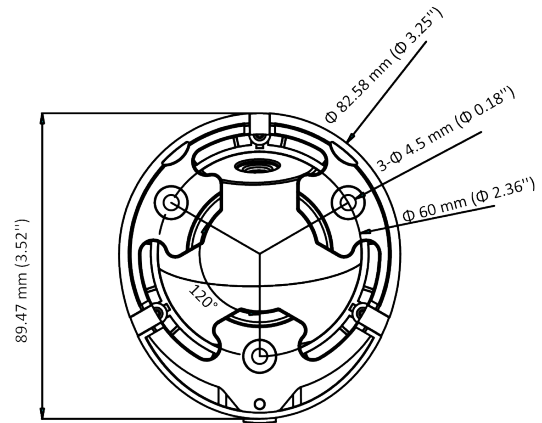

DS-2CE56D0T-IRMF (C) 2 MP Camera

- 2 MP, 1920 × 1080 resolution
- 2.8 mm, 3.6 mm, 6 mm fixed focal lens
- 4 in 1 video output (switchable TVI/AHD/CVI/CVBS)
- Smart IR, up to 25 m IR distance
- IP67

Specification

Camera	
Image Sensor	2 MP CMOS
Signal System	PAL/NTSC
Resolution	1920 (H) × 1080 (V)
Frame Rate	TVI: 1080P@30fps, 1080P@25fps CVI: 1080P@30fps, 1080P@25fps AHD: 1080P@30fps, 1080P@25fps CVBS: PAL/NTSC
Min. illumination	0.01 Lux@(F1.2, AGC ON), 0 Lux with IR
Shutter Time	PAL: 1/25 s to 1/50, 000 s NTSC: 1/30 s to 1/50, 000 s
Lens	2.8 mm, 3.6 mm, 6 mm fixed lens
Field of View	2.8 mm, horizontal FOV: 106.4°, vertical FOV: 57.9°, diagonal FOV: 124.6° 3.6 mm, horizontal FOV: 79.6°, vertical FOV: 43.5°, diagonal FOV: 93.7° 6 mm, horizontal FOV: 51.9°, vertical FOV: 30°, diagonal FOV: 58.8°
Lens Mount	M12
Day & Night	ICR
WDR (Wide Dynamic Range)	Digital WDR
Angle Adjustment	Pan: 0 to 360°, Tilt: 0 to 75°, Rotation: 0 to 360°
Menu	
Image Mode	STD/HIGH-SAT
AGC	Yes
Day/Night Mode	Auto/Color/BW (Black and White)
White Balance	Auto/Manual
AE (Auto Exposure) Mode	DWDR/BLC/HLC/Global
Noise Reduction	2D DNR
Language	English
Function	Brightness, Sharpness, Smart IR
Interface	
Video Output	Switchable TVI/AHD/CVI/CVBS
General	
Operating Conditions	-40 °C to 60 °C (-40 °F to 140 °F), humidity 90% or less (non-condensing)
Power Supply	12 VDC ± 25%
Power Consumption	Max. 3 W
Protection Level	IP67
Material	Metal
IR Range	Up to 25 m
Communication	HIKVISION-C

General	
Dimensions	89.47 mm × 67.6 mm (3.52" × 2.70")
Weight	Approx. 250 g (0.55 lb.)

Available Model

DS-2CE56D0T-IRMF (C)

Dimension

Accessory

DS-1272ZJ-110-TRS
Wall Mount

DS-1275ZJ-SUS
Vertical Pole Mount