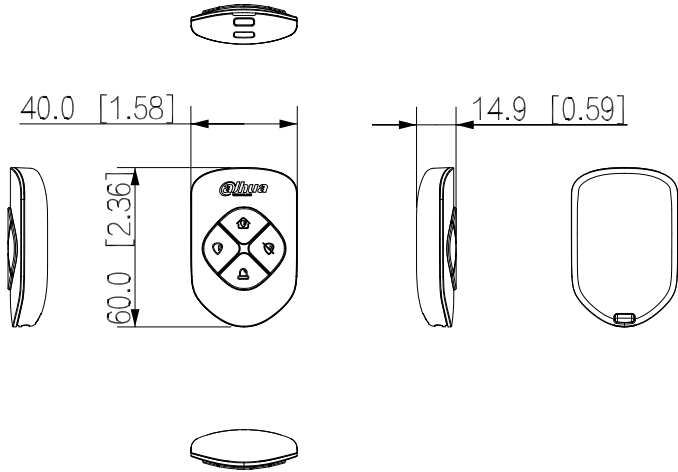

Dimensions (mm[inch])