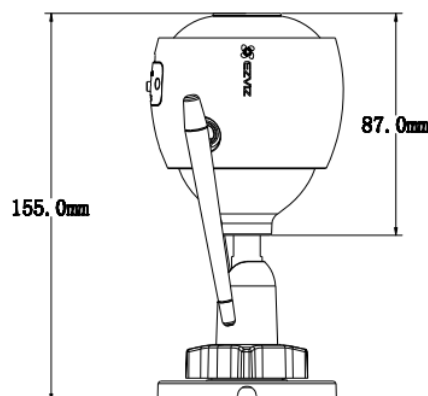

Weatherproof and Dustproof, IP67

Micro SD Slot for Local Storage
(Up to 256GB)

Secure Cloud Storage (Optional)*

Dimension

Specifications

Model	CS-C3N-A0-3H2WFRL
Camera	
Image sensor	1/2.7" Progressive Scan CMOS
Shutter Speed	Self-adaptive shutter
Lens	2.8mm @ F2.0, view angle: 125°(Diagonal), 104° (Horizontal) 4mm@ F2.0, view angle:102°(Diagonal), 86° (Horizontal)
Lens Mount	M12
Day & Night	IR-Cut filter with auto-switching
DNR	3D DNR
WDR	Digital WDR
Compression	
Video Compression	H.265, H.264
Video Bit Rate	Ultra-HD; HD; Standard. Adaptive bit rate.
Image	
Max. Resolution	1920 × 1080
Frame Rate	Max: 25fps; Self-Adaptive during network transmission
BLC	Supports
Network Functions	
Smart Alarm	AI Powered Human Detection
Wi-Fi Pairing	AP Pairing
Protocol	EZVIZ Cloud Proprietary Protocol
Interface Protocol	EZVIZ Cloud Proprietary Protocol
Max. Bitrate	2Mbps
Interface	
Storage	Micro SD card slot (Max. 256G)
Wired network	RJ45 × 1 (10M/100M Adaptive Ethernet Port)
Wi-Fi	
Standard	IEEE802.11b, 802.11g, 802.11n
Frequency Range	2.4GHz ~ 2.4835 GHz
Channel Bandwidth	Supports 20MHz
Security	64/128-bit WEP, WPA/WPA2, WPA-PSK/WPA2-PSK
Transmission Rate	11b: 11Mbps,11g: 54Mbps,11n: 144Mbps
General	
Operating Conditions	-22°F to 140 °F (-30°C ~ 60°C); Humidity 95% or less (non-condensing)
Power Supply	DC 12V/1A
Power Consumption	Max. 7W
IP Grade	IP67
Night Vision Distance (Black/White Night Vision Mode)	Max. 30 meters(98.43ft)
Audio Reception	Max. 5m
Dimensions	75.5mm × 75.5mm × 155mm(2.97 " × 2.97 " × 6.10 ")
Packaging Dimensions	227mm × 100mm× 92mm(8.94 " × 3.94 " × 3.62 ")
Net Weight	422g(0.93lbs)