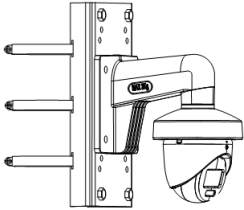

▪ **Accessory**

DS-1275ZJ-SUS