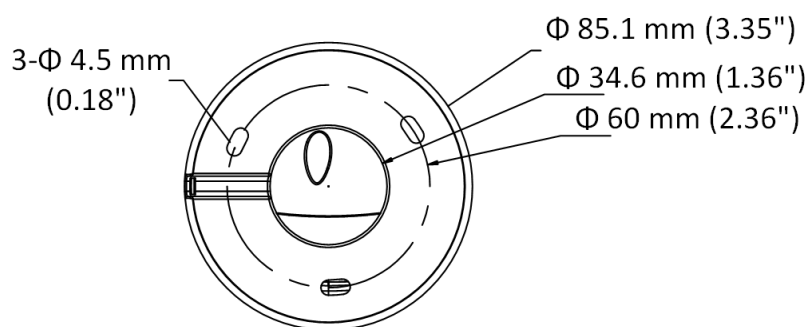

▪ Available Model

DS-2CE70DF0T-MF

▪ Dimension