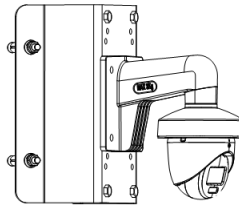

DS-1276ZJ-SUS

▪ **Accessory**