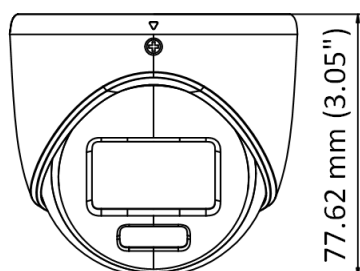

▪ Available Model

DS-2CE70DF0T-MF

▪ Dimension