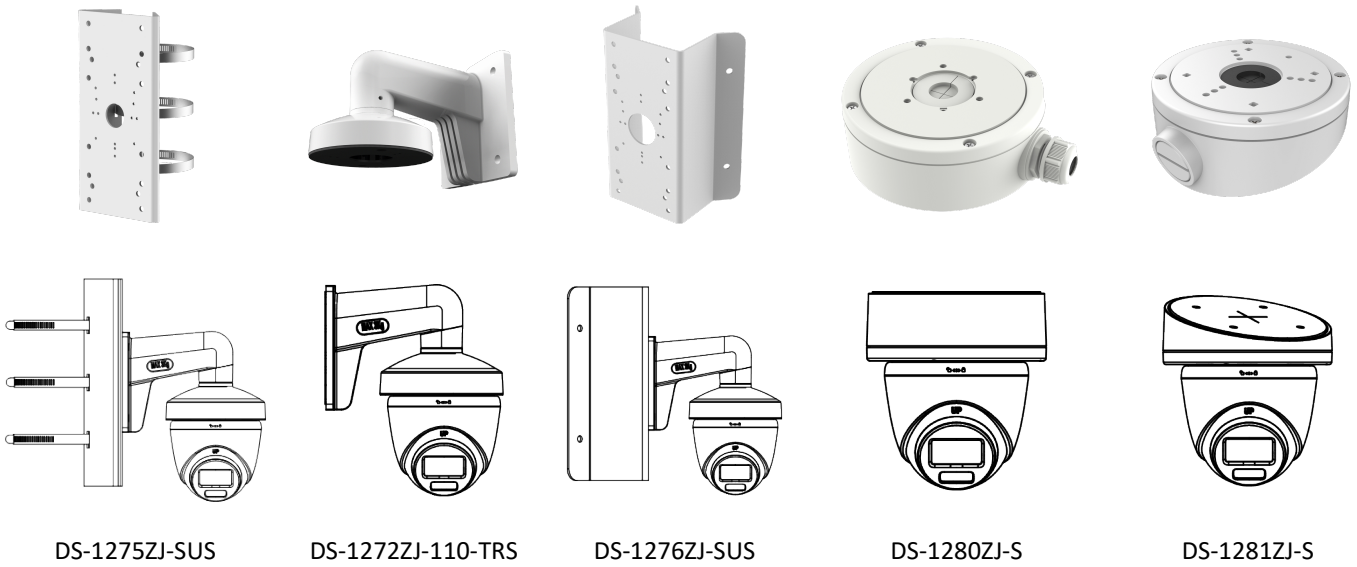

▪ **Accessory**

DS-1275ZJ-SUS

DS-1272ZJ-110-TRS

DS-1276ZJ-SUS

DS-1280ZJ-S

DS-1281ZJ-S