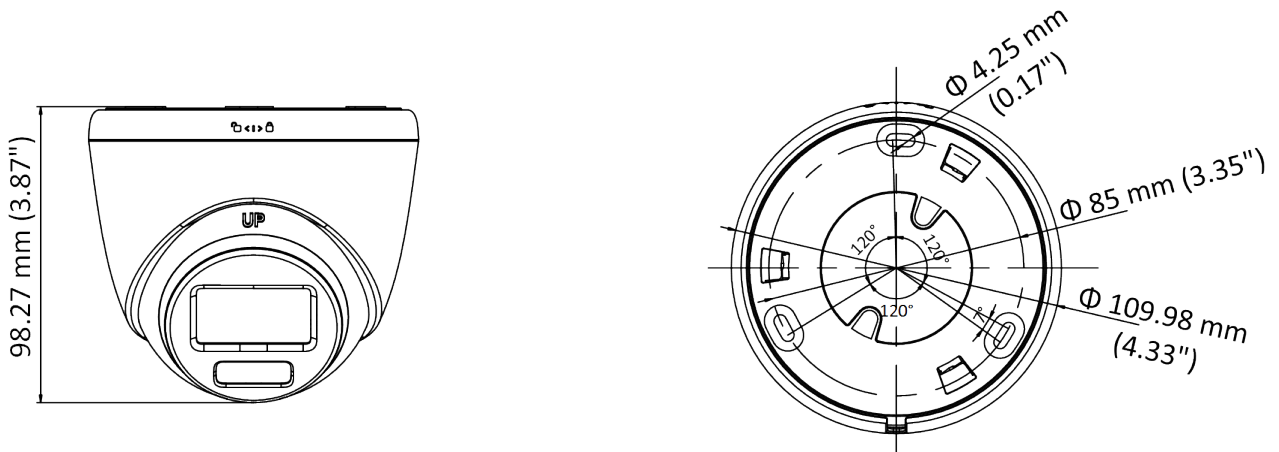

▪ **Dimension**