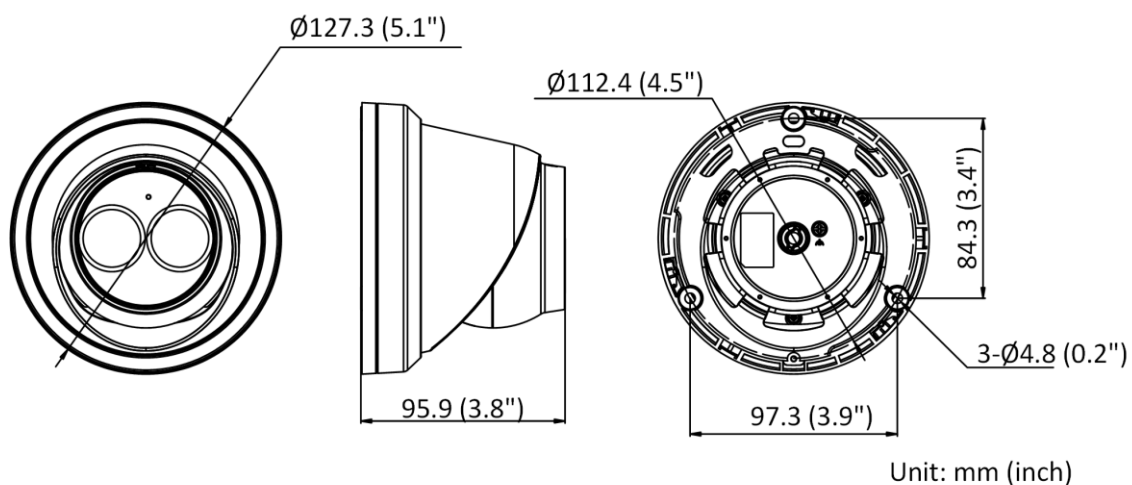

Software Reset	Yes
Storage Conditions	-30 °C to 60 °C (-22 °F to 140 °F). Humidity 95% or less (non-condensing)
Startup and Operating Conditions	-30 °C to 60 °C (-22 °F to 140 °F). Humidity 95% or less (non-condensing)
Power Supply	12 VDC ± 25%, reverse polarity protection PoE: 802.3af, Class 3
Power Consumption and Current	12 VDC, 0.45 A, max. 5.5 W PoE (802.3af, 36 V to 57 V), 0.18 A to 0.11 A, max. 6.5 W
Power Interface	Ø5.5 mm coaxial power plug
Material	Aluminum alloy body
Dimension	Ø127.3 × 95.9 mm (Ø5.01" × 3.78")
Package Dimension	150 × 150 × 141 mm (5.9" × 5.9" × 5.6")
Weight	Approx. 600 g (1.3 lb.)
With Package Weight	Approx. 816 g (1.8 lb.)
Approval	
EMC	FCC (47 CFR Part 15, Subpart B); CE-EMC (EN 55032: 2015, EN 61000-3-2: 2014, EN 61000-3-3: 2013, EN 50130-4: 2011 +A1: 2014); RCM (AS/NZS CISPR 32: 2015); IC (ICES-003: Issue 6, 2016); KC (KN 32: 2015, KN 35: 2015)
Safety	UL (UL 60950-1); CB (IEC 60950-1:2005 + Am 1:2009 + Am 2:2013); CE-LVD (EN 60950-1:2005 + Am 1:2009 + Am 2:2013); BIS (IS 13252(Part 1):2010+A1:2013+A2:2015)
Environment	CE-RoHS (2011/65/EU); WEEE (2012/19/EU); Reach (Regulation (EC) No 1907/2006)
Protection	IP67 (IEC 60529-2013)

▪ Available Model

DS-2CD2323G2-I (2.8/4 mm)

DS-2CD2323G2-IU (2.8/4 mm)

▪ Dimension