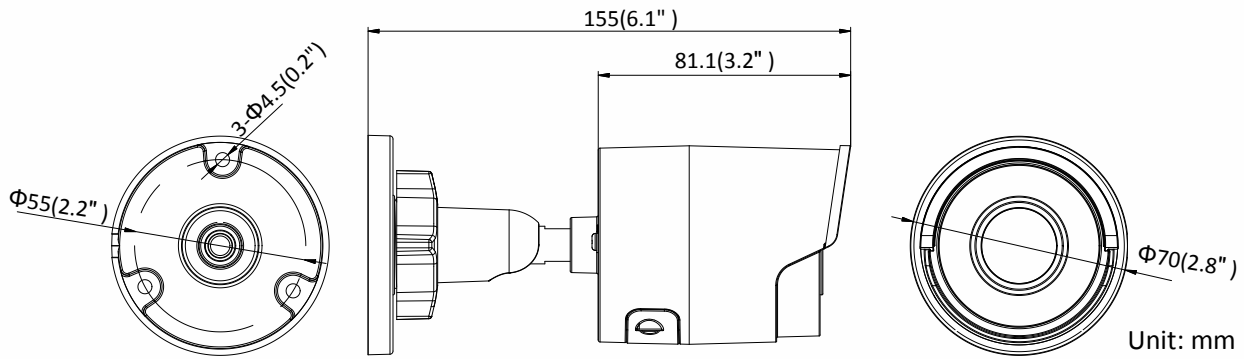

Available Model:

DS-2CD2083G0-I (2.8/4/6/8 mm)

Dimension

Accessory

Distributed by