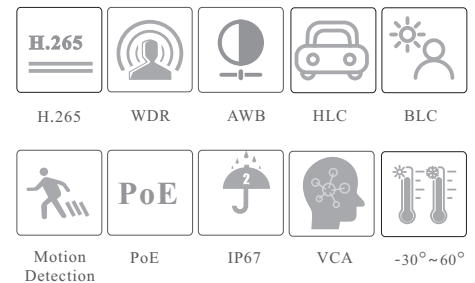

## TD-9421S3B

2MP IR Water-proof Bullet Network Camera

- 2MP ( 1920 × 1080 ) H.265 coding
- Max.resolution: 1920 × 1080
- ICR auto switch, true day / night
- 3D DNR, digital WDR, HLC, BLC, Defog and ROI coding
- 20~30m IR night view distance
- 1CH audio input
- Built-in micro SD card slot, up to 128GB
- DC12V/PoE power supply
- IP 67 ingress protection
- Support three streams
- Support mobile surveillance by smart phones and tablet PCs with iOS or Android OS
- Intelligent analytics