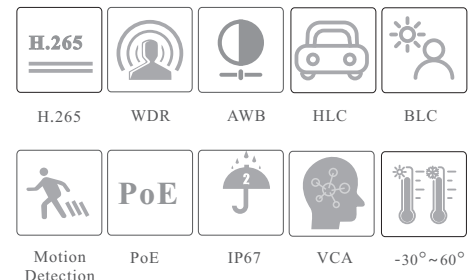

# TD-9422S3B

2MP IR Water-proof Bullet Network Camera

- 2MP ( 1920 × 1080 ) H.265 coding
- Max.resolution: 1920 × 1080
- ICR auto switch, true day / night
- 3D DNR, digital WDR, HLC, BLC, Defog and ROI coding
- 30~50m IR night view distance
- 1CH audio input
- Built-in micro SD card slot, up to 128GB
- DC12V/PoE power supply
- IP 67 ingress protection
- Support three streams
- Support mobile surveillance by smart phones and tablet PCs with iOS or Android OS
- Intelligent analytics