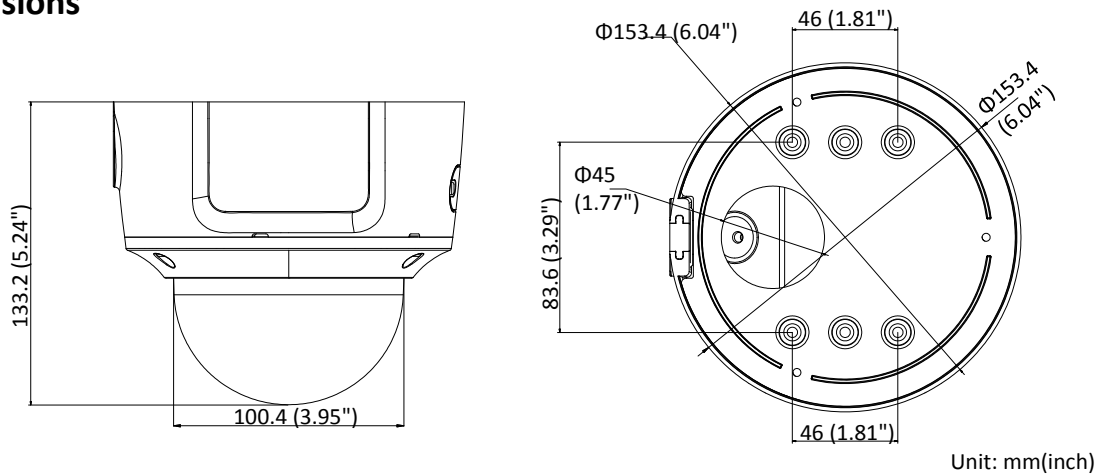

Material	Front cover: metal, bottom base: metal, bubble: plastic
Dimensions	Φ 153.4 × 133.2 mm (Φ 6.04" × 5.24")
Weight	Camera: 1300 g (2.9 lb.) With package: 1500 g (3.3 lb.)

Available Model:

DS-2CD2785G0-IZS (2.8 to 12 mm)

Dimensions

Accessories

DS-1473ZJ-155(Black)
Wall Mount

DS-1475ZJ-SUS(Black)
Vertical pole mount