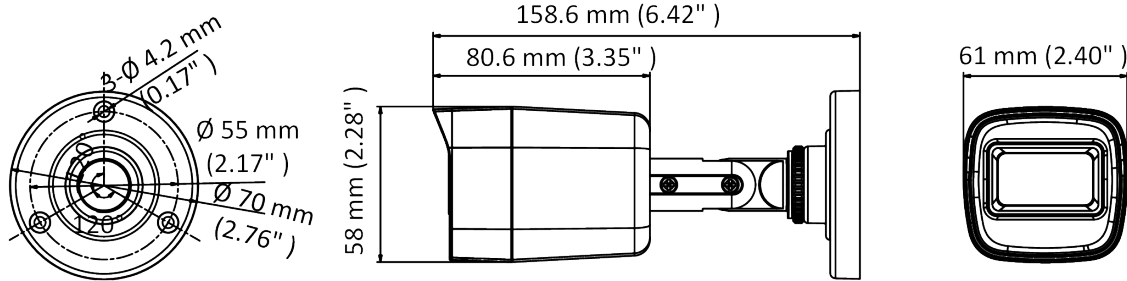

DS-2CE16U0T-ITPF 8 MP Camera

- 8.29 MP, 3840 × 2160 resolution
- 2.8 mm, 3.6 mm, 6 mm fixed focal lens
- Smart IR, up to 30 m IR distance
- 4 in 1 video output (switchable TVI/AHD/CVI/CVBS)
- IP67

Specification

Camera	
Image Sensor	8.29 MP CMOS
Signal System	PAL/NTSC
Resolution	3840 (H) × 2160 (V)
Frame Rate	TVI: 8MP@12.5fps, 8MP@15fps, 4MP@25fps, 4MP@30fps, 2MP@25fps, 2MP@30fps AHD: 8MP@15fps CVI: 8MP@12.5fps, 8MP@15fps CVBS: PAL/NTSC
Min. illumination	0.01 Lux@(F1.2, AGC ON), 0 Lux with IR
Shutter Time	PAL: 1/12.5 s to 1/50, 000 s NTSC: 1/15 s to 1/50, 000 s
Lens	2.8 mm, 3.6 mm, 6 mm fixed lens
Horizontal Field of View	102.9° (2.8 mm), 79° (3.6 mm), 44.7° (6 mm)
Lens Mount	M12
Day & Night	ICR
WDR (Wide Dynamic Range)	Digital WDR
Angle Adjustment	Pan: 0 to 360°, Tilt: 0 to 180°, Rotation: 0 to 360°
Menu	
Image Mode	STD/HIGH-SAT
AGC	Yes
Day/Night Mode	Auto/Color/BW (Black and White)
White Balance	Auto/Manual
AE (Auto Exposure) Mode	Global/BLC/HLC/DWDR
Noise Reduction	2D DNR
Language	English
Function	Brightness, Sharpness, Smart IR
Interface	
Video Output	Switchable TVI/AHD/CVI/CVBS
General	
Operating Conditions	-40 °C to 60 °C (-40 °F to 140 °F), humidity 90% or less (non-condensing)
Power Supply	12 VDC ± 25% <i>*You are recommended to use one power adapter to supply the power for one camera.</i>
Power Consumption	Max. 2.4 W
Protection Level	IP67
Material	Plastic
IR Range	Up to 30 m
Communication	HIKVISION-C

General

Dimensions	58 mm × 61 mm × 158.6 mm (2.28" × 2.40" × 6.42")
Weight	Approx. 175 g (0.39 lb.)

Available Model

DS-2CE16U0T-ITPF

Dimension

Accessory

**DS-1280ZJ-XS
Junction Box**

Distributed by