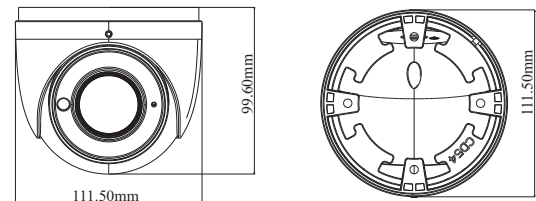

Others	
Power Supply	DC12V(PoE power supply optional)
Power Consumption	< 7.5W
Operating Environment	- 30 °C ~ 60 °C (-22°F~140°F) Humidity: less than 95 % (non-condensing)
Dimensions (mm)	Φ 111.5 × 99.6
Weight (net)	Approx. 0.64KG
Installation	Ceiling mounting (wall mounting available with the junction box and bracket)
Certificate	CE, FCC
Environmental Protection	Complies with Directive EU RoHS, WEEE(2012/19/EU), directive 94/62/EC and REACH(EC1907/2006)

DIMENSIONS