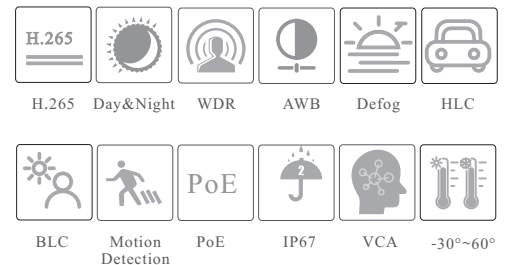

CAMERA

TD-9525S3B

2MP IR Water-Proof Turret Network Camera

- 2MP (1920 × 1080) H.265 full real time coding
- Max. resolution: 1920 × 1080; ICR auto switch, true day / night
- 30 ~ 50m IR night view distance
- 3D DNR, digital WDR, HLC, BLC and ROI coding
- 1CH built-in MIC
- Built-in micro SD card slot, up to 128GB
- DC12V/PoE power supply
- IP67 ingress protection
- Support three streams
- Support mobile surveillance by smart phones and tablet PCs with iOS or Android OS
- Intelligent analytics