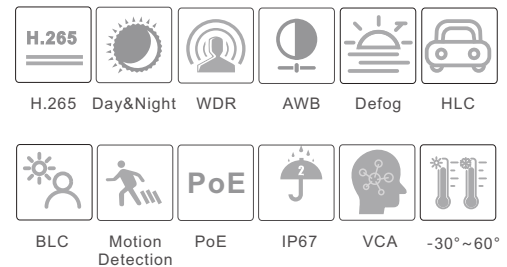

CAMERA

TD-9525S3

2MP Network IR Water-Proof Dome Camera

- 2MP (1920 × 1080) H.265 full real time coding
- Max. resolution: 1920 × 1080; ICR auto switch, true day / night
- 30 ~ 50m IR night view distance
- 3D DNR, digital WDR, HLC, BLC and ROI coding
- 1CH built-in MIC
- Hardware reset
- Built-in micro SD card slot, up to 128GB
- DC12V/PoE power supply
- IP67 ingress protection;
- Support dual streams
- Support remote monitoring by smart phones & tablet PCs with iOS and Android OS
- Intelligent analytics(optional): video blur detection, line crossing detection and region intrusion detection