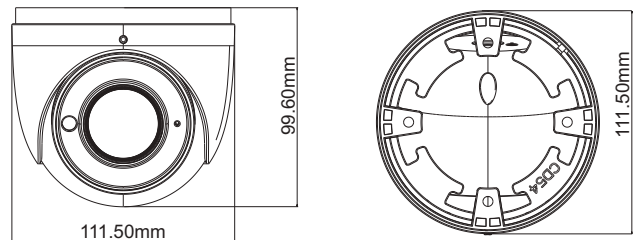

Others

Power Supply	DC12V/PoE
Power Consumption	< 8W
Operating Environment	- 30 °C ~ 60 °C (-22°F~140°F) Humidity: less than 95 % (non-condensing)
Dimensions (mm)	Φ 111.5 × 99.6
Weight (net)	Approx. 0.64KG
Installation	Ceiling mounting (wall mounting available with the junction box and bracket)

DIMENSIONS