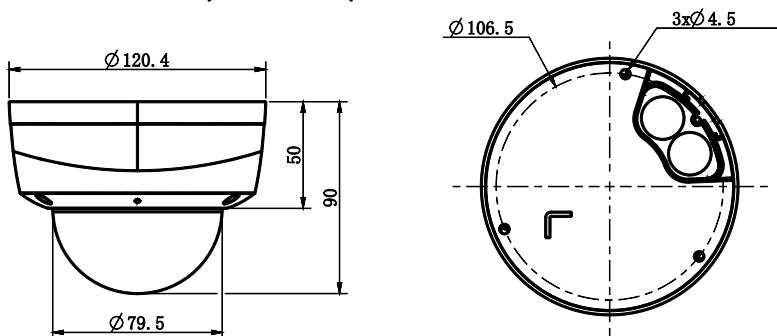

Network	
ANR	Yes, auto store video in SD card when NVR disconnected, and upload video to NVR when resumed connection (Only Support Tiandy ANR NVR)
Protocols	TCP/IP, ICMP, HTTP, HTTPS, DHCP, DNS, DDNS, RTP, RTSP, RTCP, PPPoE, MULTICAST, UPnP, FTP, IPV4, NTP, SMTP, IGMP, 802.11x, QoS, IPV6, ARP, UDP, SNMP, SSL, SIP, Telnet, SNTP, RTMP, SFTP, NFS
System Compatibility	ONVIF (PROFILE S/T/G), SDK, Milestone, CGI, P2P
Remote Connection	≤7
Client	Easy7, EasyLive
Web Version	Web6
Interface	
Communication Interface	1 RJ45 10M/ 100M self adaptive Ethernet port
Audio	1/1, Mic in
Alarm	1/1
Reset Button	Yes
On-board storage	Built-in Micro SD card slot, up to 512 GB
General	
Firmware Version	-
Web Client Language	15 languages English, Russian, Spanish, Korean, Italian, Turkish, Simple Chinese, Traditional Chinese, Thai, French, Polish, Dutch, Hebraism, Arabic, Vietnamese
Operating Conditions	-40°C ~ 65°C, 0 ~ 95% RH
Power Supply	DC12V±25%/PoE
Power Consumption	MAX: 5W (12V) MAX: 6W (PoE)
Protection	IP67, IK10, Lightning protection, surge protection and voltage transient protection meets EN 55035:2017
Heater	N/A
Dimensions	Φ120×90mm (Φ4.72×3.54inch)
Weight	0.45Kg (0.99lb)

* Listed resolutions are only selectable options. It does not mean that all streams can work at their maximum resolution at the same time.

AVAILABLE MODEL

TC-C35KS SPEC: I3/E/Y/M/H/2.8MM

Tiandy

DIMENSIONS (Unit: mm)