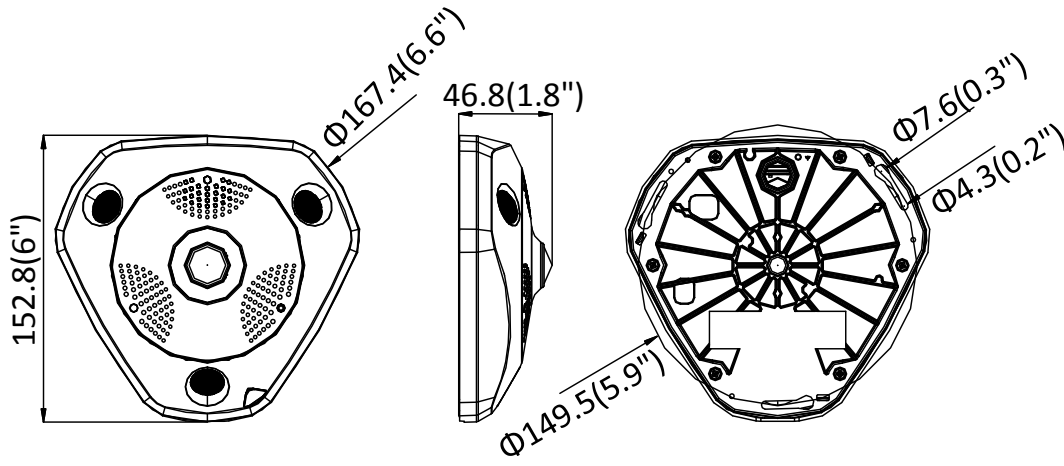

Dimensions

Without -V Model