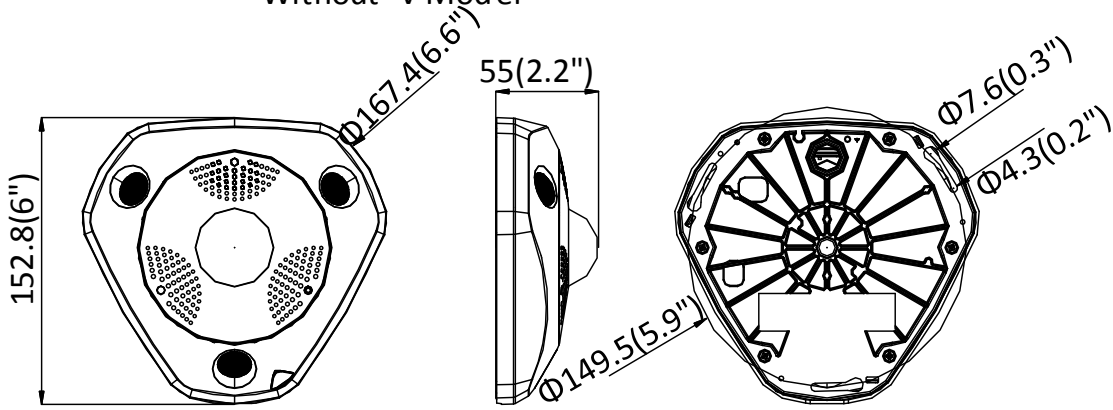

Material	Metal
Dimensions	Without -V model: 167.4 × 152.8 × 46.8 mm (6. 6" × 6" × 1.8") With -V model: 167.4 × 152.8 × 55 mm (6. 6" × 6" × 2.2")
Weight	Approx. 1400 g (3.09 lbs)

Available Model

DS-2CD63C5G0E-I (2 mm) (B); DS-2CD63C5G0E-IS (2 mm) (B), DS-2CD63C5G0E-IV (2 mm) (B), DS-2CD63C5G0E-IVS (2 mm) (B)

Dimensions

Without -V Model

With -V Model

Unit: mm (inch)

Accessories

DS-1280ZJ-DM25
Junction Box

DS-1281ZJ-DM25
Inclined Ceiling Mount

DS-1273ZJ-DM25
Wall Mount