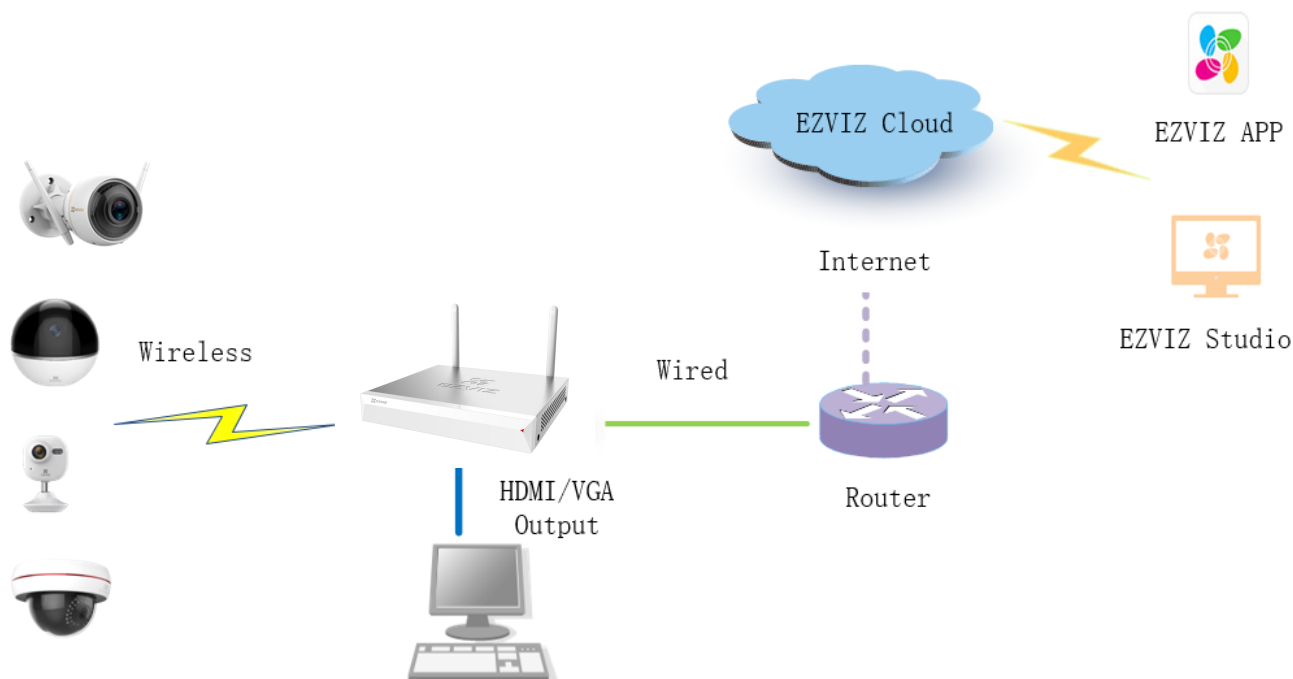

Vault Live (CS-X5C-4, CS-X5C-8)

Wireless NVR with HDMI/VGA Output

Main Features

- **Wireless NVR with HDMI/VGA Output to view live or recording**
- **Dedicated Wi-Fi signal for recording up to 300ft/100m long range**
- **Connect up to 8 1080p Wi-Fi cameras**
- **Up to 6TB storage for 24/7 continuous live viewing and recording**
- **Supports ONVIF conformant camera**

Specifications

Model		X5C-4	X5C-8
Network Parameter	Antenna Number	2	2
	Maximum Wireless Access Bandwidth	30mbps	30mbps
	Maximum Wireless Range	100m	100m
	Radio Frequency	2.4G	2.4G
	Ethernet Port	one 10/100M adaptable ethernet interface	one 10/100M adaptable ethernet interface
	Wired Access Bandwidth	50mbps	50mbps
Video Output	VGA	1 channel (Homologous to HDMI output)	1 channel (Homologous to HDMI output)
	HDMI	1 Channel	1 Channel
Audio/Video Codec	Access Camera Number	4	8
	Video Compression	H.264	H.264
	Decode Playback	Support 2*1080P, 4*720P	Support 4*1080P, 8*720P
Video Record Management	Video Capture	Manual video recording; dynamic detection video; regular video recording; alarm recording	Manual video recording; dynamic detection video; regular video recording; alarm recording
	Backup Mode	Support hard disk backup, Internet application backup	Support hard disk backup, Internet application backup
HDD	Type	One Built-in sata port	One Built-in sata port
	Capability	Support 1TB to 6TB 3.5inch HDD	Support 1TB to 6TB 3.5inch HDD
External Interface	Audio Input	Support	Support
	Hardware Reset	Support	Support
	USB2.0 Interface	1	1
Dimensions (mm)	length x width x high (mm)	235x 270x44.5	235x 270x44.5
Weight	Net Weight	<=900g	<=900g