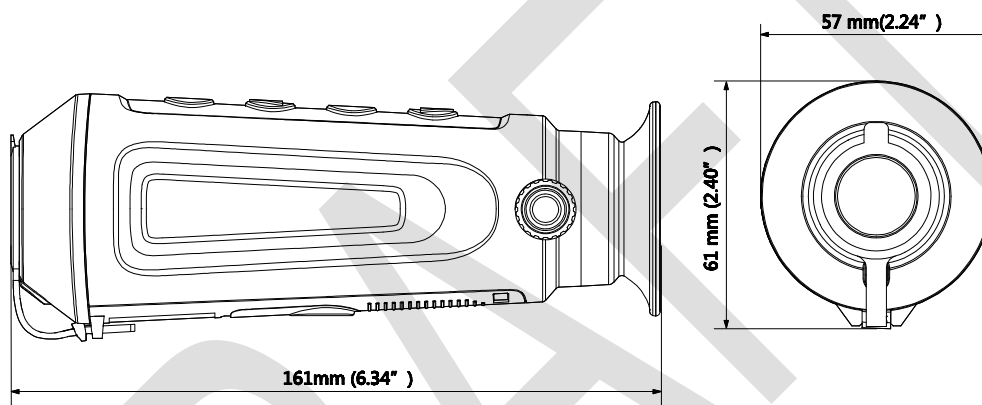

Detection Range Table

* The table is only for reference, the performance may vary from camera to camera.

Wide Range Coverage

There is range limit for detecting, recognizing, and identifying human/vehicle targets.

Detection Range (Vehicles: 1.4 × 4.0 m)	Detection Range (Humans: 1.8 × 0.5 m)	Recognition Range (Vehicles: 1.4 × 4.0 m)	Recognition Range (Humans: 1.8 × 0.5 m)	Identification Range (Vehicles: 1.4 × 4.0 m)	Identification Range (Humans: 1.8 × 0.5 m)
1353 m	441 m	338 m	110 m	169 m	55 m

Available Model

DS-2TS03-15XF/W

Dimension