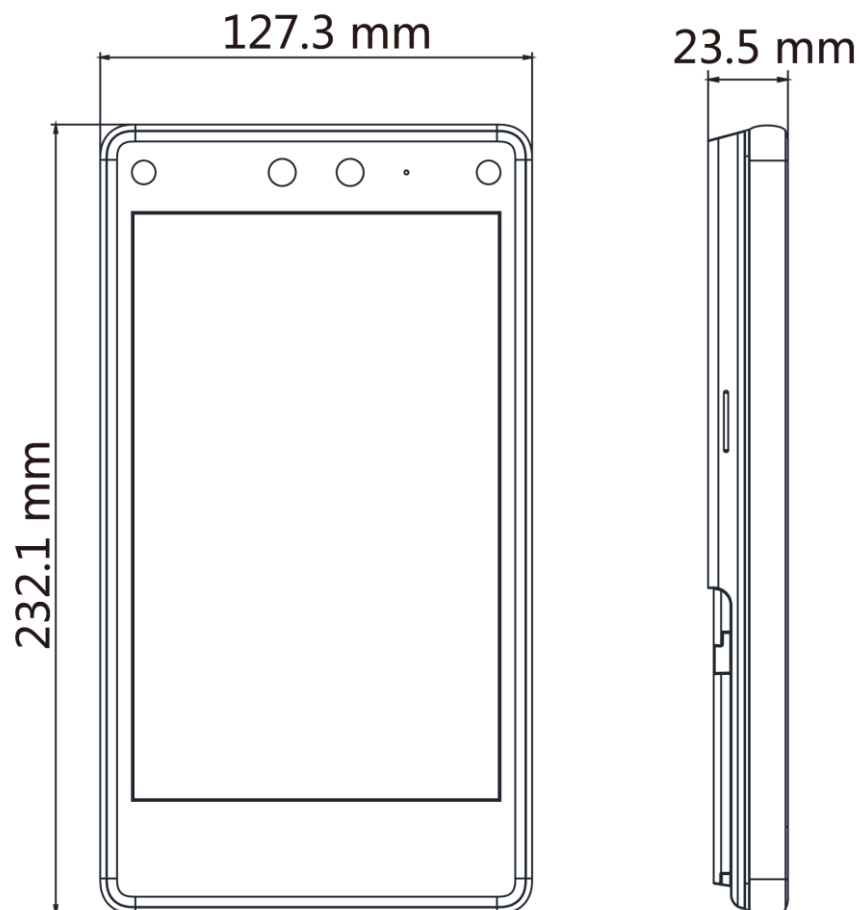

Time synchronization	Support
General	
Power supply method	12 VDC/24 VDC Power Adapter
Power supply	12-24 VDC, 3 A
Working temperature	-30 °C to 60 °C (-22 °F to 140 °F)
Working humidity	0 to 90% (No condensing)
Dimensions	127.3 mm × 232.1 mm × 23.5 mm (5.0" × 9.1" × 0.9")
Protective level	IP65

▪ **Available Model**

DS-K1T680DW

▪ **Dimension**