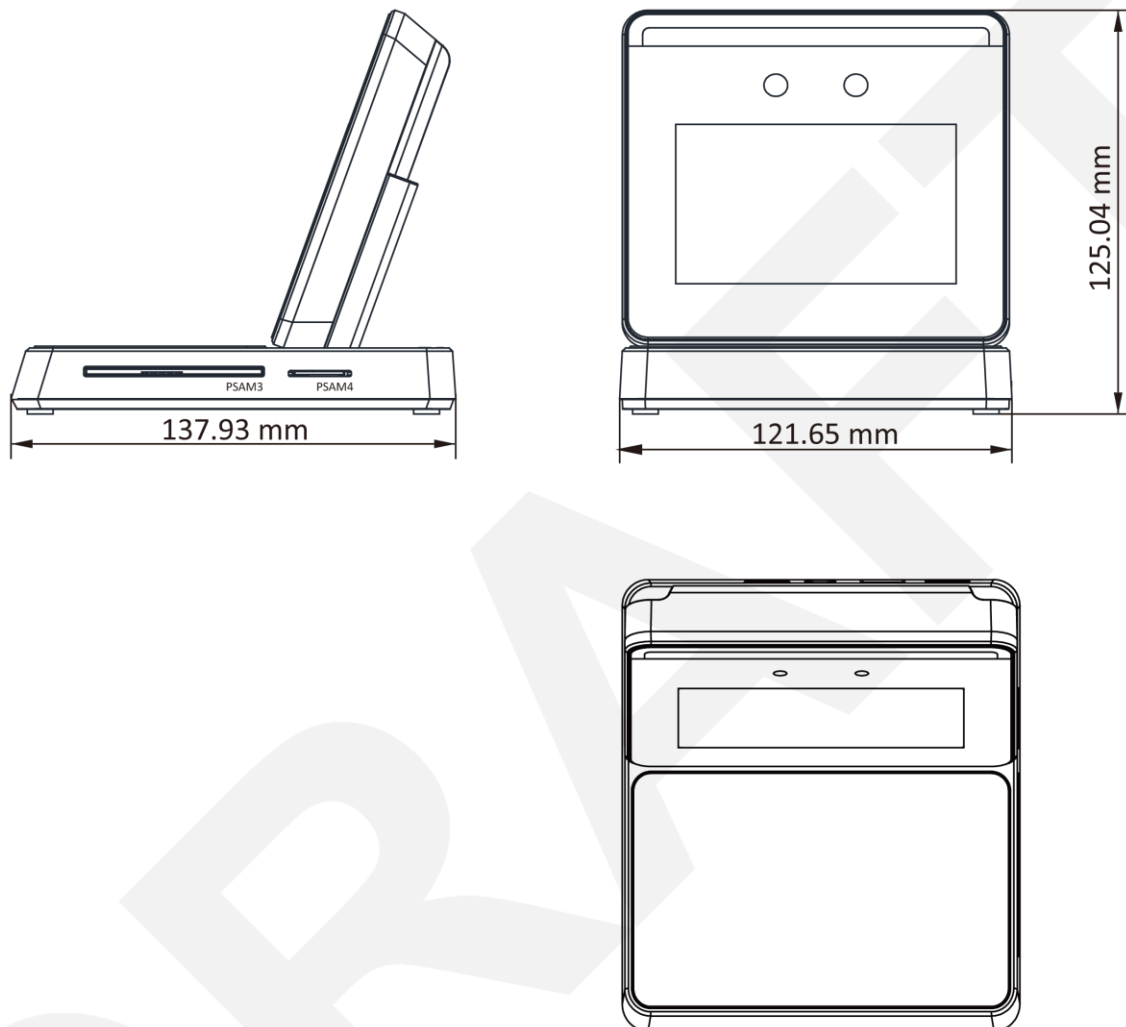

▪ Available Model

DS-K1F600U-D6E

▪ Dimension