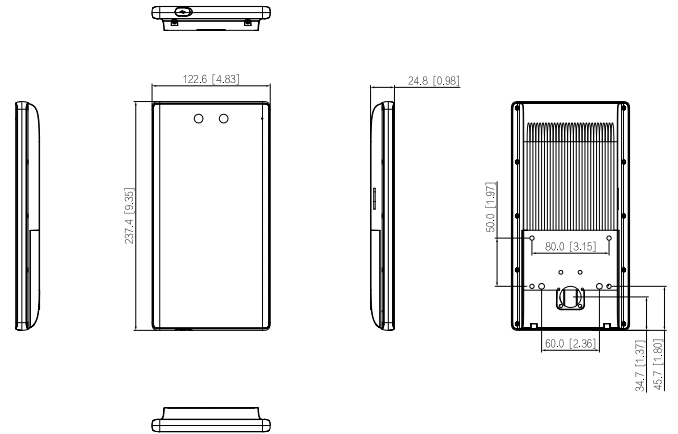

Capacity

User Capacity	100,000
Face Image Capacity	100,000
Card Capacity	500,000
Password Capacity	100,000
Record Capacity	300,000

Port

RS-485	1
--------	---

RS-232	1
Wiegand	1 (input or output, configurable)
USB	1 × USB 2.0 port (Type-C)
Network Port	1 × RJ-45 10/100/1000 Mbps Ethernet port
Alarm Input	2 (digital quantity)
Alarm Output	2 (relay)
Alarm Linkage	Yes
Exit Button	1
Door Status Detection	1
Lock Control	1, normally open by default

Alarm

Anti-pass Back	Yes
Tamper Alarm	Yes
Duress Alarm	Yes
Door Sensor Timeout	Yes
Intrusion	Yes
Illegal Card Exceeding Threshold	Yes

General

Power Adapter	Optional
Power Supply	12 VDC, 2 A
Protection	IP65
Power Consumption	≤8 W (standby), ≤10 W (working)
Product Dimensions	237.4 mm × 122.6 mm × 24.8 mm (9.35" × 4.83" × 0.98")
Packaging Dimensions	Carton: 299 mm × 164 mm × 72 mm (11.77" × 6.46" × 2.83") (H × W × D) Protection box: 390 mm × 320 mm × 360 mm (15.35" × 12.60" × 14.17") (H × W × D)
Operating Temperature	-30 °C to +60 °C (-22 °F to +140 °F)
Operating Humidity	0%–90% (RH), non-condensing
Operating Altitude	0 m–1,300 m (0 ft–4,265.09 ft)
Operating Environment	Indoor; outdoor
Gross Weight	1.02 kg (2.25 lb)
Accessory	Included: Wall mount bracket
Installation	Wall; floor bracket mount; turnstile mount; 86 case mount

Ordering Information

Type	Model	Description
Face Recognition Access Controller	DHI-ASI8213SA-W	Dahua 8-inch Outdoor Android Face Recognition Access Controller (Wi-Fi)

Dimensions (mm[inch])

Application