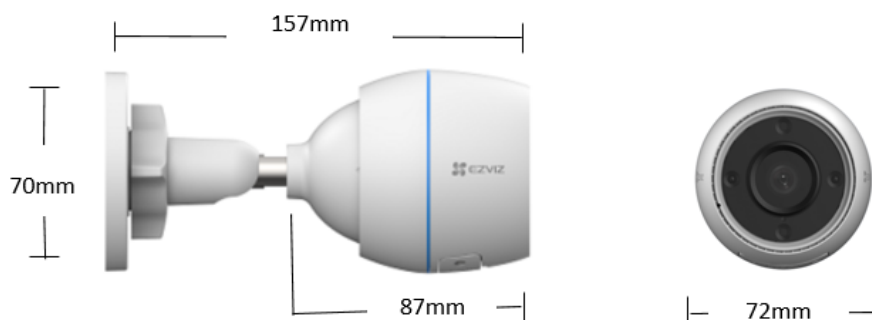

Human Detection

Audio Recording

Micro SD slot for local storage
(Up to 512G)

Dimension

Specifications

Model	CS-H3c-R100-1K2WFL
General	
Dimensions	72mm × 72mm × 157mm(2.83 " × 2.83 " × 5.98 ")
Package Dimensions	227mm × 100mm× 92mm(8.94 " × 3.94 " × 3.62 ")
Weight	Product: 250g(8.82oz) With Package: 447g(15.77oz)
IP Grade	IP67
Operating Conditions	-22°F to 122 °F (-30°C ~ 50°C); Humidity 95% or less (non-condensing)
Camera	
Image sensor	1/2.7" Progressive Scan CMOS
Shutter Speed	Self-adaptive shutter
Lens	4mm @ F2.0, view angle:82° (Horizontal), 98°(Diagonal) 2.8mm@2.0, view angle: 100° (Horizontal), 125°(Diagonal)
Minimum illumination	0.01 lux @(F2.0,AGC ON) ,0 Lux with IR
Lens Mount	M12
Day / Night Switch	IR-Cut filter with auto-switching
DNR	3D DNR
WDR	Digital WDR
BLC	Supports
IR Night Vision Distance	Up to 98 ft / 30 m
Video & Audio	
Max. Resolution	1080P, 1920 × 1080 pixels
Frame Rate	Max: 30fps; Self-Adaptive during network transmission
Video Compression	H.265/H.264
Video Bit Rate	Ultra-HD; HD; Standard. Adaptive bit rate.
Audio Bit Rate	Self-Adaptive
Max. Bitrate	2Mbps
Network	
Standard	IEEE802.11b, 802.11g, 802.11n
Frequency Range	2.4GHz ~ 2.4835 GHz
Channel Bandwidth	Supports 20MHz
Security	64/128-bit WEP, WPA/WPA2, WPA-PSK/WPA2-PSK
Transmission Rate	11b: 11Mbps,11g: 54Mbps,11n: 144Mbps
Wi-Fi Pairing	AP Pairing
Protocol	EZVIZ Cloud Proprietary Protocol
Interface Protocol	EZVIZ Cloud Proprietary Protocol
Wired network	RJ45 × 1 (10M/100M Adaptive Ethernet Port)
Function	
Detection	Motion Detection, AI Human-Shape Detection
Customized Alert Area	Supports
Integration	Works with Alexa, Google Assistant, IFTTT
General Function	Anti-Flicker, Dual-Stream, Heart Beat, Mirror Image, Password Protection, Watermark