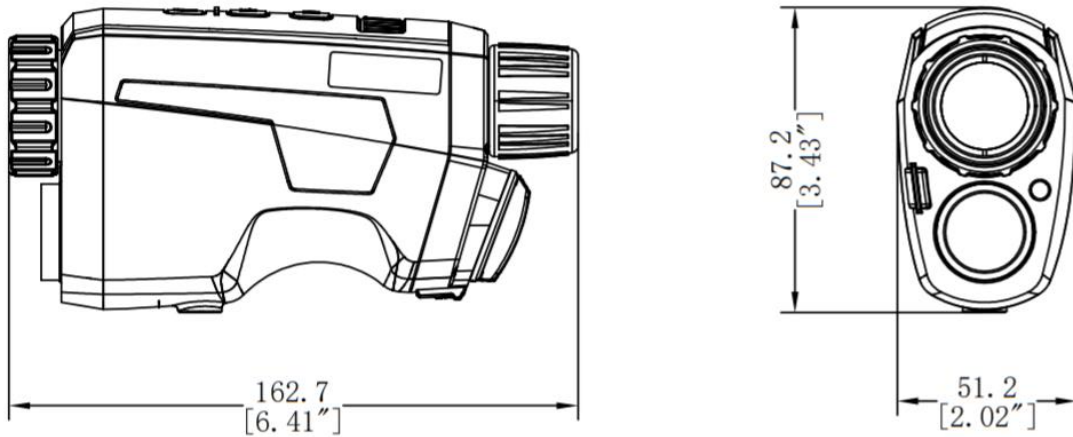

▪ Specification

Thermal Module	
Image Sensor	VOx Uncooled Focal Plane Arrays
Max. Resolution	384 × 288
Frame Rate	50 Hz
Pixel Interval	12 μm
Response Waveband	8 μm to 14 μm
NETD	<35 mK (@25°C, F# = 1.0)
Lens (Focal Length)	25 mm
Detection Range	1200 m
Focus Mode	Manual
Field of View	10.53° × 7.9° (H × V)
Min. Focusing Distance	2 m
Aperture	F1.0
Magnification	2.39
Digital Zoom	1 ×, 2 ×, 4 ×, 8 ×
Optical Module	
Image Sensor	1/2" Progressive Scan CMOS
Focal Length	22 mm
Wavelength	400 nm to 1000 nm
Max. Resolution	1920 × 1080
Min. Illumination	0.001 Lux @ F1.0
Image Display	
Frame Frequency	50 Hz
Display	0.39 inch, OLED, 1024 × 768
Image Mode	White Hot, Black Hot, Red Hot, Fusion, Visible, Image Fusion
FFC (Flat Field Correction) Mode	Auto, Manual, External Correction
Smart Function	
Hot Spot	Yes
Hot Track	Yes
Standby Mode	Yes
System	
Record Video	Yes
Capture Snapshot	Yes
Built-in Memory	16 GB
Power Supply	
Power	Removable Battery
Battery Type	One 18650 battery
Battery Operating Time	5 hours
General	
Protection Level	IP67
Dimension	87.2 mm × 51.2 mm × 162.7 mm (3.43 inch × 2.02 inch × 6.41 inch)
Weight	480 g
Working Temperature	-30 to 55°C
Eye-Relief	19.5 mm

▪ **Available Model**

- GH25

▪ **Dimension**

Unit: mm [inch]

COMPLIANCE NOTICE: The thermal series products might be subject to export controls in various countries or regions, including without limitation, the United States, European Union, United Kingdom and/or other member countries of the Wassenaar Arrangement. Please consult your professional legal or compliance expert or local government authorities for any necessary export license requirements if you intend to transfer, export, re-export the thermal series products between different countries.