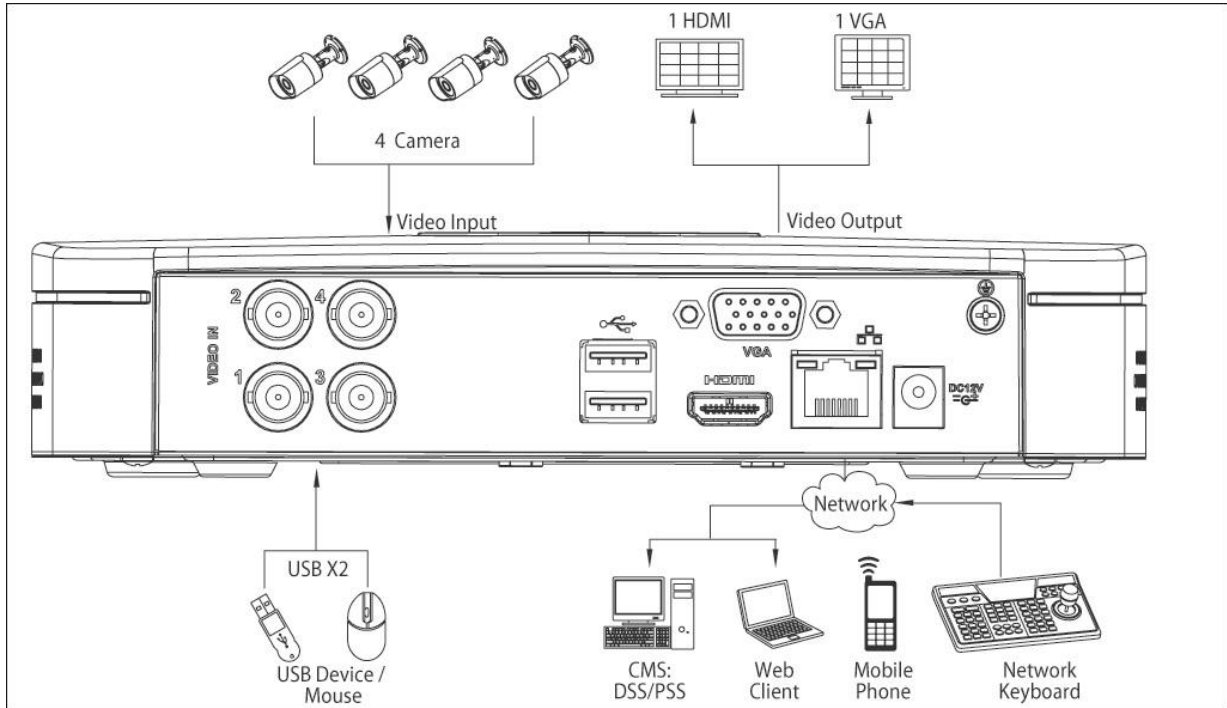

System Connection

Dahua Technology Co., Ltd.

1199 BinAn Road, Binjiang District, Hangzhou, China

Tel: +86-571-87688883

Fax: +86-571-87688815

Email: overseas@dahuatech.com

www.dahuasecurity.com

*Design and specifications are subject to change without notice.

© 2016 Dahua Technology Co., Ltd.