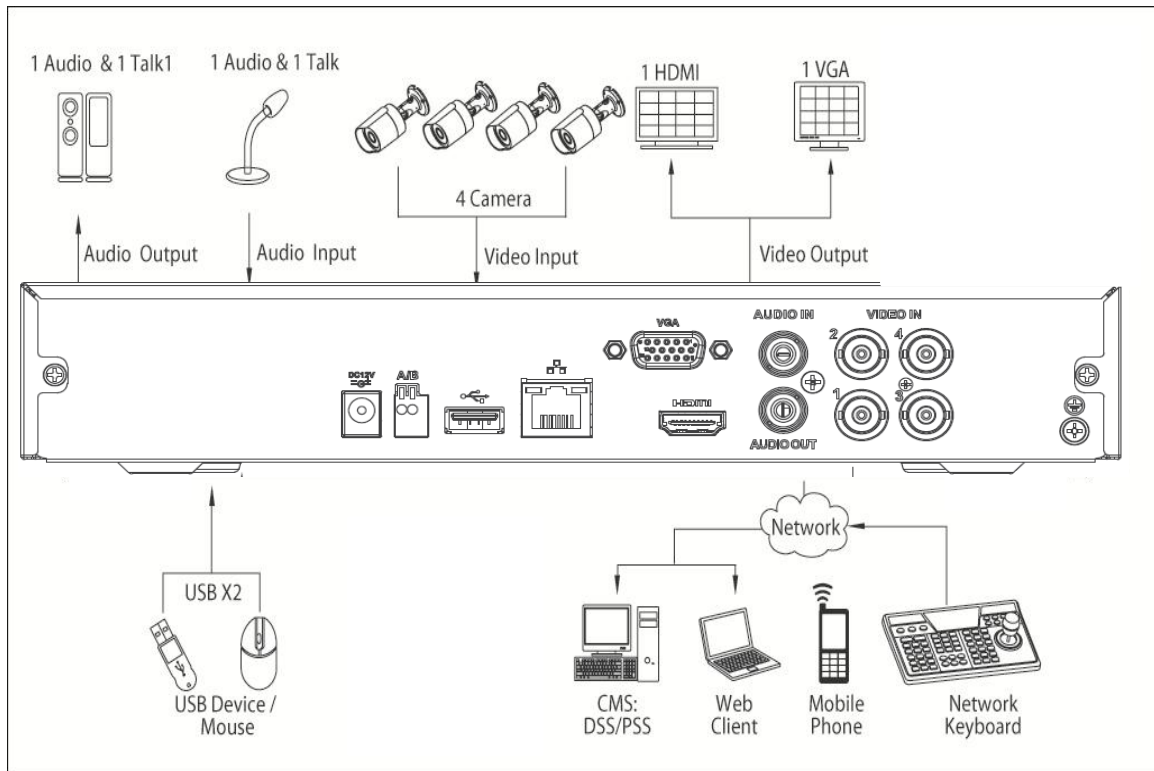

System Connection

Dahua Technology Co., Ltd.

1199 BinAn Road, Binjiang District, Hangzhou, China

Tel: +86-571-87688883

Fax: +86-571-87688815

Email: overseas@dahuatech.com

www.dahuasecurity.com

*Design and specifications are subject to change without notice.

© 2016 Dahua Technology Co., Ltd.