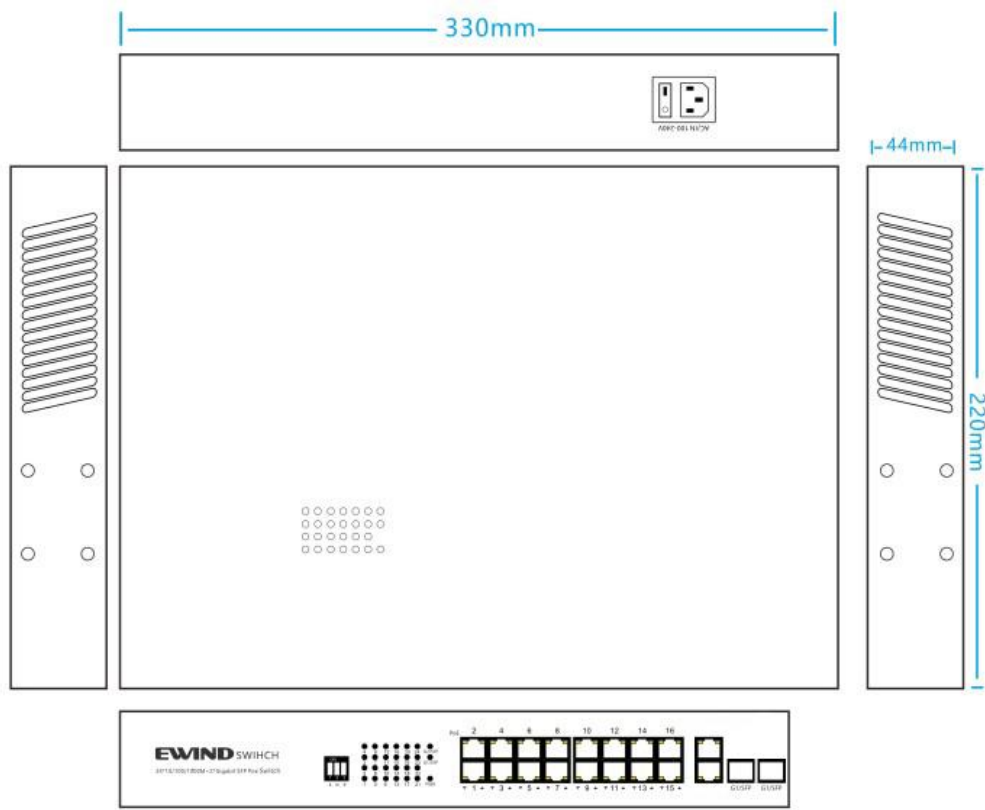

APPLICATION