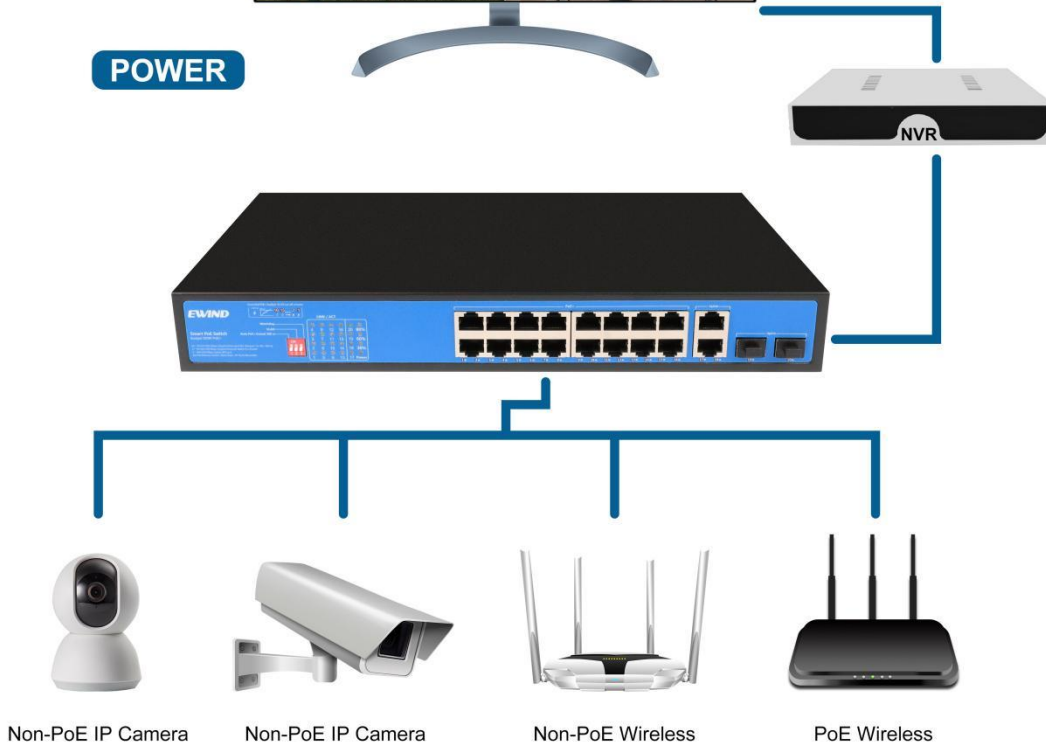

POWER

PACKING LIST

CONTENT	QTY	UNIT
20 Ports Full Giga PoE Switch (EW-S1920CG-AP)	1	SET
Hanging Ear	1	PAIR
User Guide	1	PC
Warranty Card	1	PC