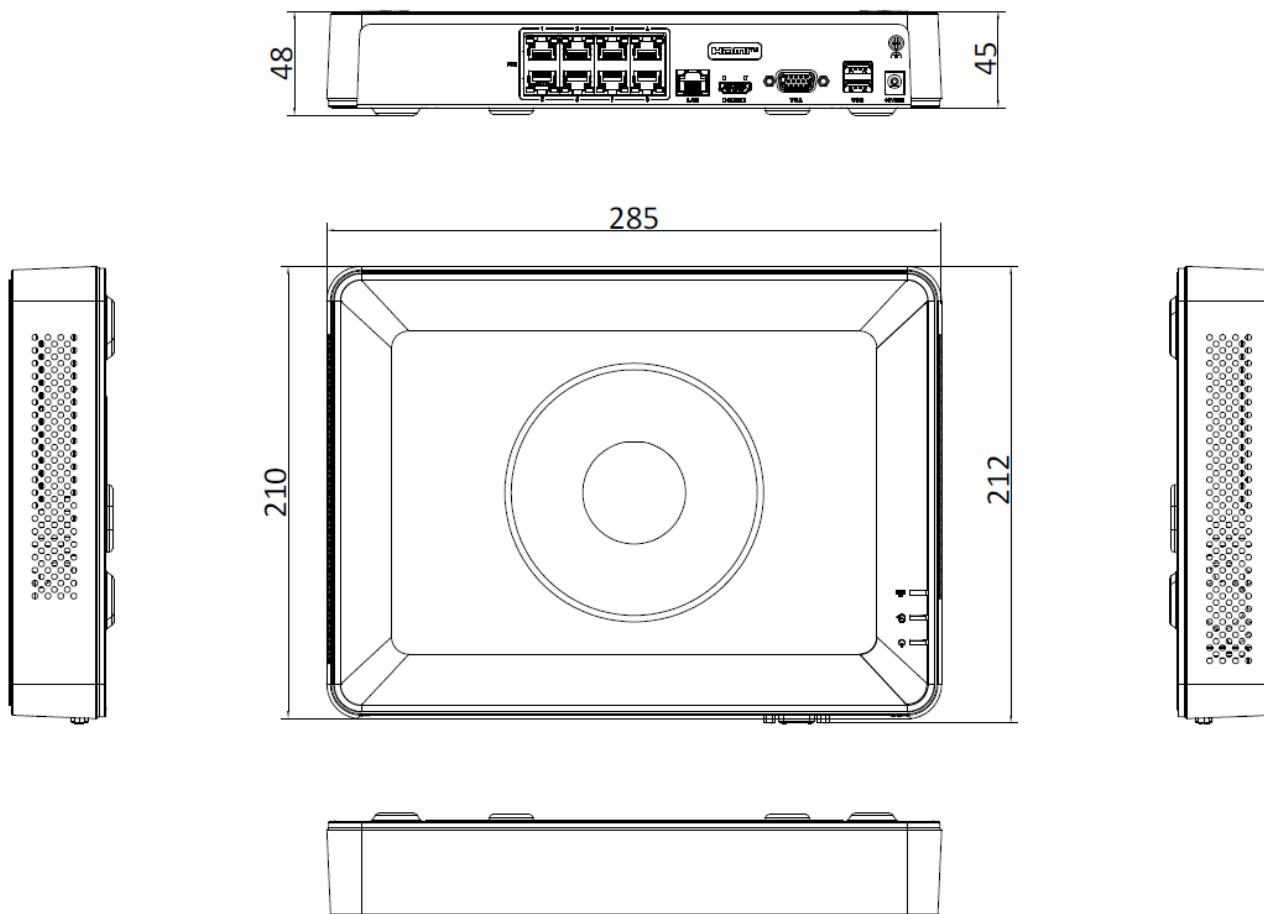

▪ Network & Ethernet Access

- 8 independent PoE network interfaces
- 1 self-adaptive 10/100 Mbps Ethernet interface
- Hik-Connect for easy network management

▪ Specification

Video and Audio	
IP Video Input	8-ch Up to 6 MP resolution
Incoming Bandwidth	60 Mbps
Outgoing Bandwidth	60 Mbps
HDMI Output	1-ch, 1920 × 1080p/60Hz, 1600 × 1200/60Hz, 1280 × 1024/60Hz, 1280 × 720/60Hz
VGA Output	1-ch, 1920 × 1080p/60Hz, 1600 × 1200/60Hz, 1280 × 1024/60Hz, 1280 × 720/60Hz
Video Output Mode	HDMI/VGA simultaneous output
Decoding	
Decoding Format	H.265+/H.265/ H.264+/H.264
Recording Resolution	6 MP/4 MP/3 MP/1080p/UXGA /720p/VGA/4CIF/DCIF/ 2CIF/CIF/QCIF
Synchronous playback	4-ch
Decoding Capability	4-ch@1080p (30 fps) or 2-ch@4 MP (30 fps) or 1-ch@6 MP (30 fps)
Stream Type	Video, Video & Audio
Network	
Remote Connection	16
Network Protocol	TCP/IP, DHCP, Hik-Connect, DNS, DDNS, NTP, SADP, SMTP, UPnP™
Network Interface	1, RJ-45 10/100Mbps self-adaptive Ethernet interface
PoE	
Interface	8, RJ-45 10/100 Mbps self-adaptive Ethernet interface
Power	≤ 75 W
Standard	IEEE 802.3 af/at
Auxiliary Interface	
SATA	1 SATA interface
Capacity	Up to 6TB capacity for each disk
Alarm In/Out	N/A
USB Interface	Rear panel: 2 × USB 2.0
General	
Power Supply	48 VDC, 1.8 A
Consumption	≤ 10 W
Working Temperature	-10 to +55° C (+14 to +131° F)
Working Humidity	10% to 90%
Dimension (W × D × H)	285 × 210 × 48 mm(11.2" × 8.3" × 1.9")
Weight	≤ 1 kg (2.2 lb)
Certification	
CE	EN50130-4, EN 61000-3-2,EN 61000-3-3

▪ **Physical Interface**

No.	Description	No.	Description
1	Network interfaces with PoE function	5	USB interfaces
2	LAN network interface	6	GND
3	HDMI interface	7	Power supply
4	VGA interface		

▪ **Available Model**

DS-7108NI-Q1/8P(D)

▪ Dimension

scale/1:1;Unit/mm

Headquarters

No.555 Qianmo Road, Binjiang District,
Hangzhou 310051, China
T +86-571-8807-5998
www.hikvision.com

Follow us on social media to get the latest product and solution information.