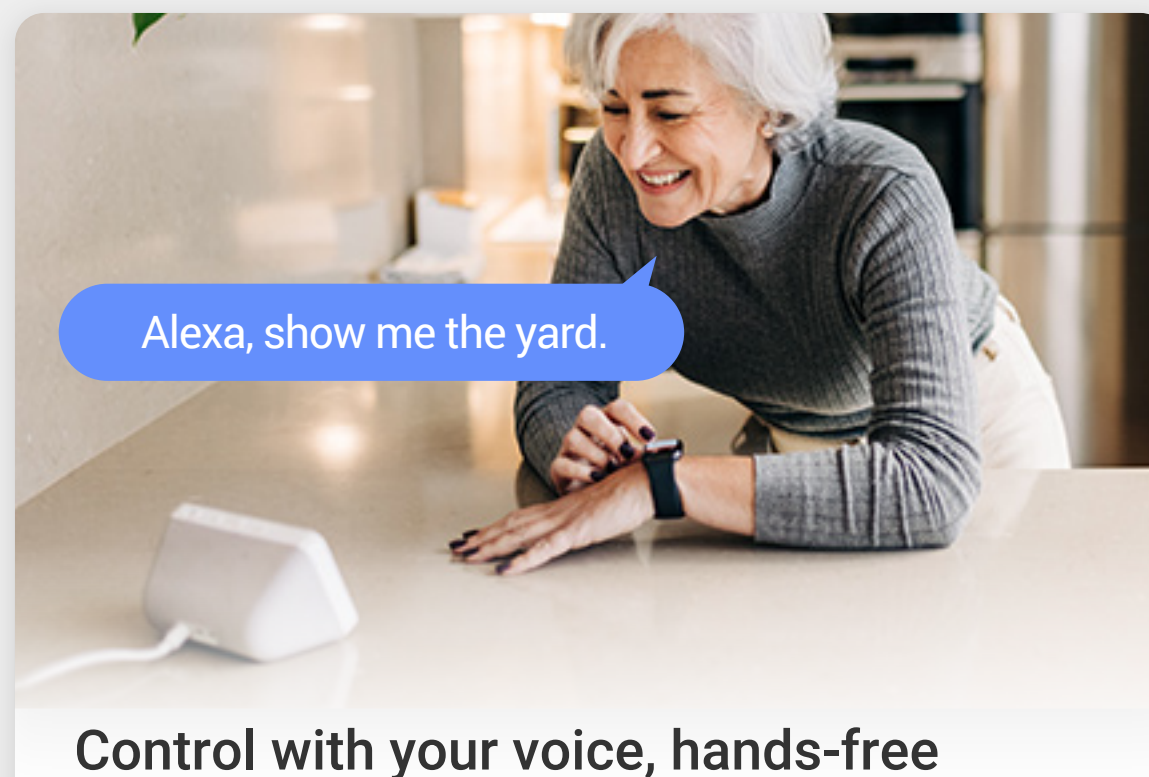

### Install easily, with a detachable design

The camera detaches the mounting base from its main body, so you don't need to hold the whole device while finding the best installation spot.

### Respond with high-quality audio

Easily respond to any visitor by simply using your phone to speak remotely. The H8c Pro 3K can also auto-play a recorded voice message when a motion is detected.

### Use active defense to deter

Upon detection of intruders, the camera will set off a loud siren and flash four flash dazzling spotlights<sup>1</sup> to let the invited strangers know they have been detected.

### Control with your voice, hands-free

The camera can integrate with your existing voice assistants. You can pull up the video feed by simply saying "Alexa" or "Hey Google".<sup>3</sup>