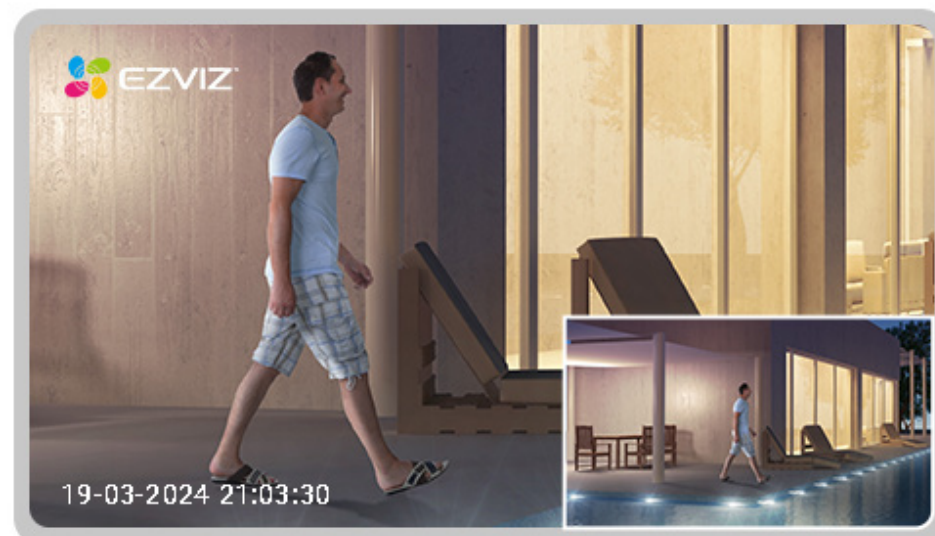

## Detect, zoom in and follow, all automatically

With its smart tracking ability, the H8c Pro 3K ensures that no event easily disappears from a static camera view. Once identifying human actions, it automatically rotates and zooms in to capture the unfolding activity with a complete video recording.

## One click return to the preset location

You can use the EZVIZ App to set up 12 most frequently used vision spots, so that the H8c Pro 3K adeptly navigates back to your preferred viewing angle with just one click.