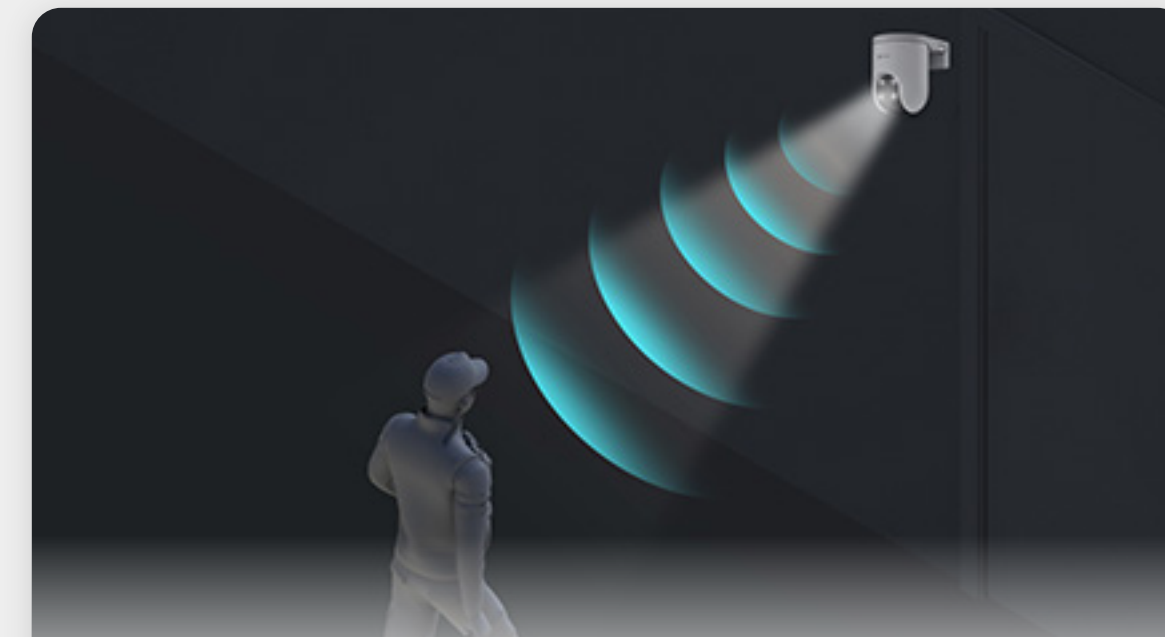

Use active defense to deter

Upon detection of intruders, the camera will set off a loud siren and flash four flash dazzling spotlights¹ to let the invited strangers know they have been detected.