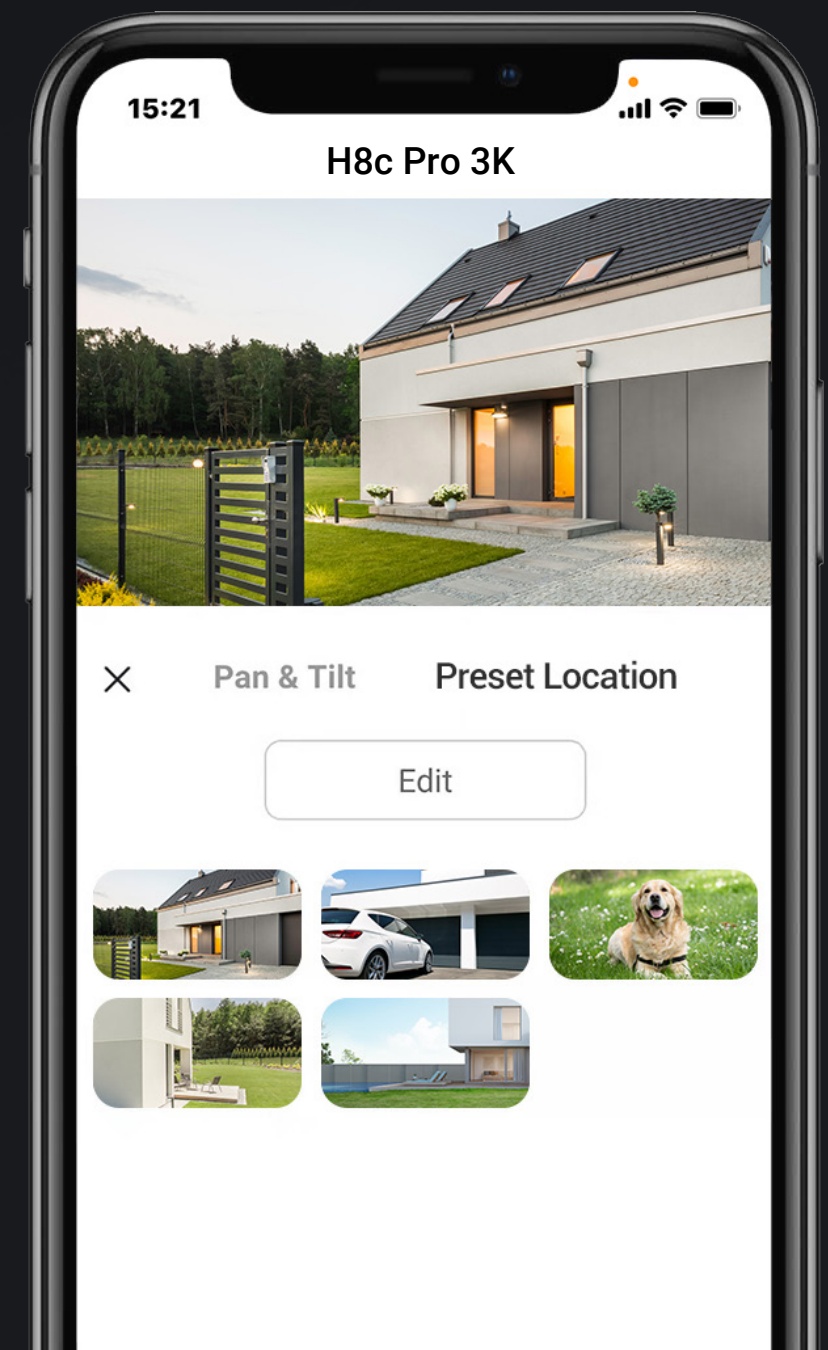

One click return to the preset location

You can use the EZVIZ App to set up 12 most frequently used vision spots, so that the H8c Pro 3K adeptly navigates back to your preferred viewing angle with just one click.