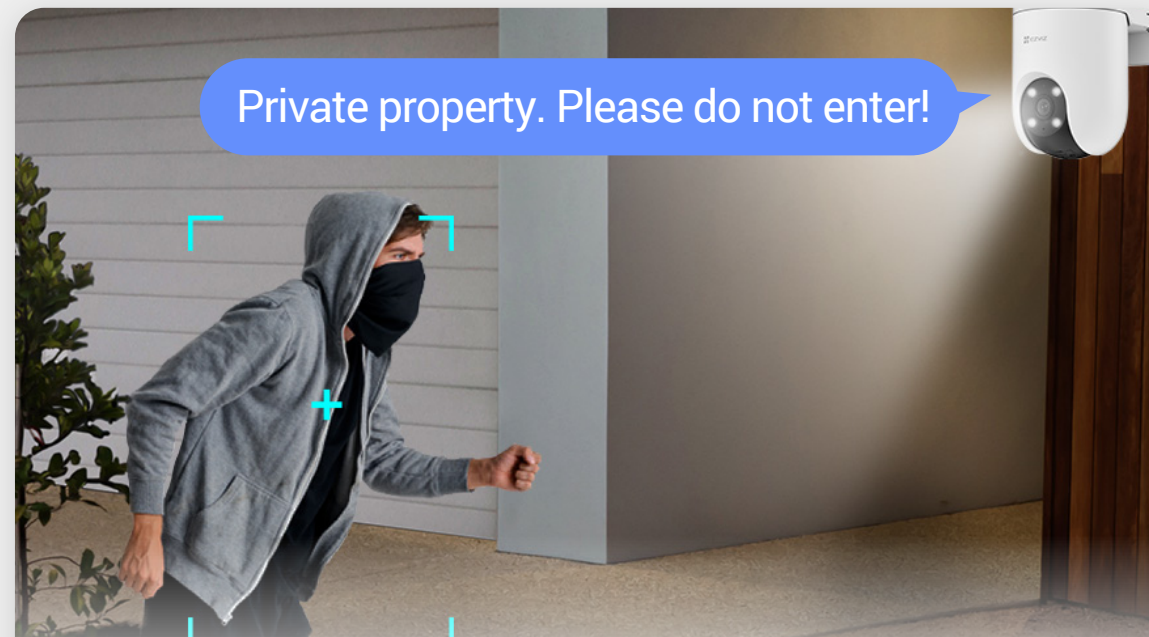

- **Black-and-white night vision**

If you don't want the lighting to disturb your neighbors, just go with the infrared night vision by changing on the EZVIZ App.

- **Smart night vision**

Or, let the camera decide. In smart mode, the camera will automatically light up the environment upon detection of human motion.

### Install easily, with a detachable design

The camera detaches the mounting base from its main body, so you don't need to hold the whole device while finding the best installation spot.