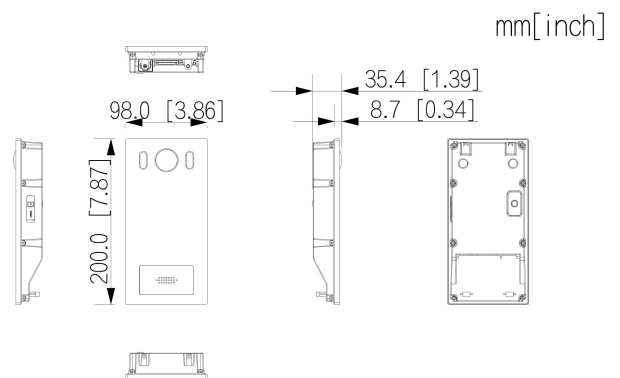

Function	
Communication Mode	2-wire
Unlock Mode	Card swiping;password;remote
Card Type	Mifare card
Auto Snapshot	Yes (SD card is inserted in the indoor monitor or door station)
Leave Videos	NA;Yes (SD card is inserted in the indoor monitor or door station)
Storage	Supports Micro SD card (up to 256 GB)
Web Configuration	Yes
Performance	
Card Reading Distance	0 cm–3 cm (0"–1.18")
Casing Material	Aluminum
Capacity	
Card Capacity	10000
Port	
RS-485	1
Wiegand	1
Alarm Input	1
Alarm Output	1
Power Output	1 port,12 V/600 mA

DHI-VTO6222E-P

Door Bell	1
Exit Button	1
Lock Control	1
Network Port	1 × RJ-45 port, 10Mbps/100Mbps network port
Alarm	
Tamper Alarm	Yes
General	
Appearance Color	Silver
Power Supply	48 VDC, 0.4 A, PoE (802.3af/at)
Power Adapter	Optional
Installation	Flush Mount;Surface Mount
Certifications	CE
Accessory	Flush mount box (optional); Surface mount box (optional)
Product Dimensions	200.0 mm × 98.0 mm × 35.4 mm (7.87" × 3.86" × 1.39")
Protection	IK08, IP65 (silicone sealant is needed, see the quick start guide)
Operating Temperature	-40 °C to +60 °C (-40 °F to +140 °F)
Operating Humidity	10%–90% (RH), non-condensing
Operating Environment	Outdoor
Operating Altitude	Beneath 3000 m (9842.52 ft)
Power Consumption	≤ 5 W (standby), ≤ 7 W (working)
Gross Weight	657 g(1.45 lb)
Storage Temperature	0 °C to +40 °C (+32 °F to +104 °F)
Storage Humidity	30%–75%(RH)

Installation

Dimensions (mm[inch])

Ordering Information

Type	Model	Description
2-wire IP Apartment Door Station	DHI-VTO6222E-P	2-wire IP Apartment Door Station

Application