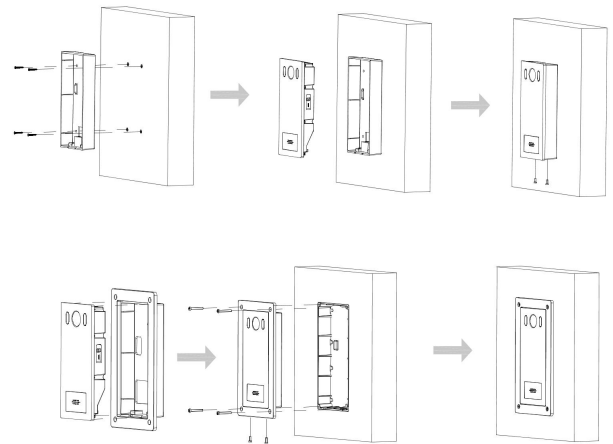

DHI-VTO6222E-P

Door Bell	1
Exit Button	1
Lock Control	1
Network Port	1 × RJ-45 port, 10Mbps/100Mbps network port
Alarm	
Tamper Alarm	Yes
General	
Appearance Color	Silver
Power Supply	48 VDC, 0.4 A, PoE (802.3af/at)
Power Adapter	Optional
Installation	Flush Mount;Surface Mount
Certifications	CE
Accessory	Flush mount box (optional); Surface mount box (optional)
Product Dimensions	200.0 mm × 98.0 mm × 35.4 mm (7.87" × 3.86" × 1.39")
Protection	IK08, IP65 (silicone sealant is needed, see the quick start guide)
Operating Temperature	-40 °C to +60 °C (-40 °F to +140 °F)
Operating Humidity	10%–90% (RH), non-condensing
Operating Environment	Outdoor
Operating Altitude	Beneath 3000 m (9842.52 ft)
Power Consumption	≤ 5 W (standby), ≤ 7 W (working)
Gross Weight	657 g(1.45 lb)
Storage Temperature	0 °C to +40 °C (+32 °F to +104 °F)
Storage Humidity	30%–75%(RH)

Installation