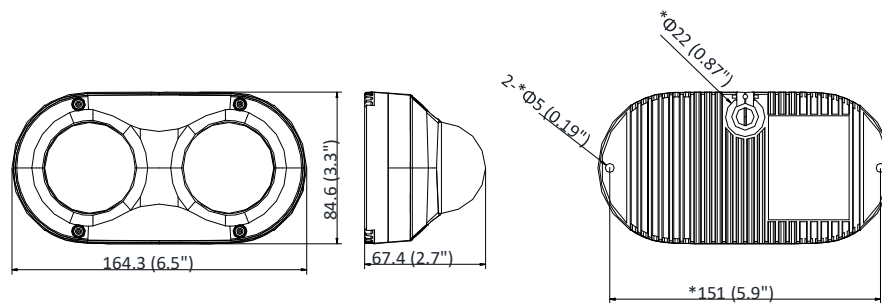

Startup and Operating Conditions	-40° to 60°, humidity 95% or less (non-condensing)
Power Supply	12 VDC, POE (802.3af)
Power Consumption and Current	12VDC, 0.9A, max. 11 W POE: (802.3af, 36V to 57V), 0.3 A to 0.2 A, max. 11 W
Power Interface	Ø5.5 mm coaxial power plug
Material	Metal
Camera Dimension	164.3 × 84.6 × 67.4 mm (6.5" × 3.3" × 2.7")
Package Dimension	227 × 172 × 125 mm (8.9" × 6.8" × 4.9")
Camera Weight	770g (1.7 lb.)
With Package Weight	1053g (2.3 lb.)
Approval	
Class	Class B
Protection	Ingress protection: IP67, IK10
EMC	FCC (47 CFR Part 15, Subpart B); CE-EMC (EN 55032: 2015, EN 61000-3-2: 2014, EN 61000-3-3: 2013, EN 50130-4: 2011 +A1: 2014); RCM (AS/NZS CISPR 32: 2015); IC (ICES-003: Issue 6, 2016); KC (KN 32: 2015, KN 35: 2015)
Safety	UL (UL 60950-1); CB (IEC 60950-1:2005 + Am 1:2009 + Am 2:2013); CE-LVD (EN 60950-1:2005 + Am 1:2009 + Am 2:2013); BIS (IS 13252(Part 1):2010+A1:2013+A2:2015)
Environment	CE-RoHS (2011/65/EU); WEEE (2012/19/EU); Reach (Regulation (EC) No 1907/2006)

* Listed resolutions are only selectable options. It does not mean that all streams can work at their maximum resolution at the same time.

Available Model

DS-2CD6D82G0-IH (2.8/4/6 mm), DS-2CD6D82G0-IHS (2.8/4/6 mm)

Dimension

Unit: mm(inch)

Accessory

- Optional to work with WMS and WML

Distributed by

HIKVISION®

Headquarters

No.555 Qianmo Road, Binjiang District,
Hangzhou 310051, China
T +86-571-8807-5998
overseasbusiness@hikvision.com