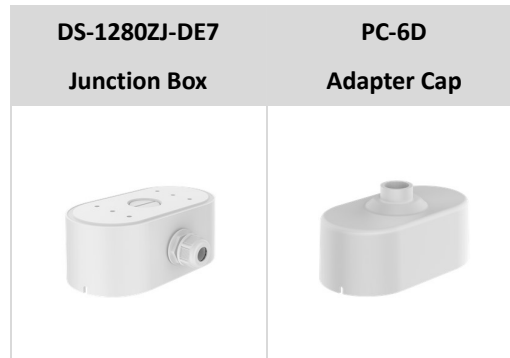

Accessory

- Optional to work with WMS and WML