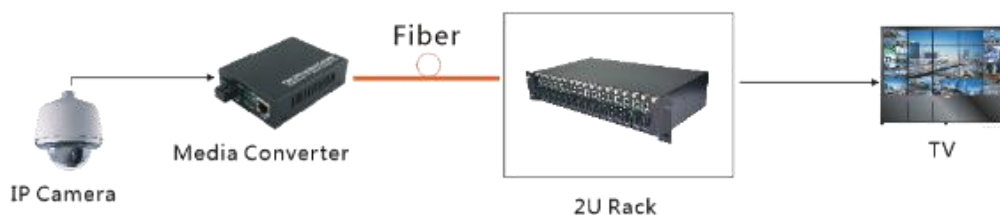

2: CCTV Surveillance Security.