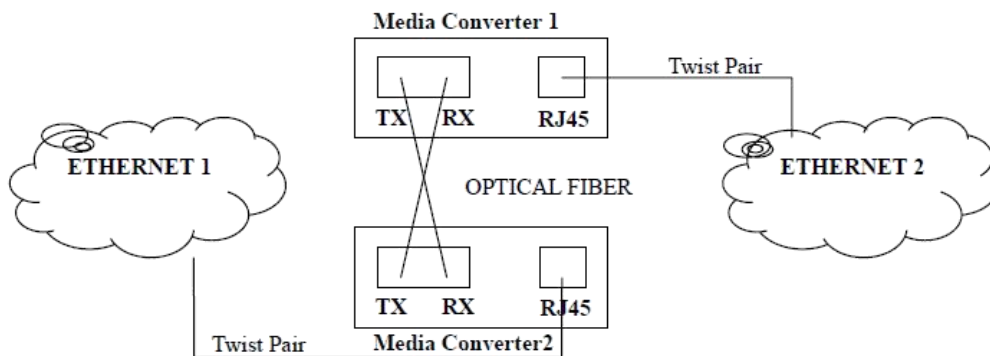

## Introduction

The Transceiver converts 1000BASE-SX/LX/LH/EX/ZX - fiber to 10/100/1000Base-T copper media or vice versa. It is designed for use with transmitting data up to 20 kilometers. What's more, the SFP to Ethernet Converter can work as a standalone device (no chassis required) or with EWIND's 19" system chassis.

## TECHNICAL SPECIFICATION

Model		EW-810GS-20
Optical Interface	Connector	Dual Fiber SC port
	Data Rate	1000Mbps
	Duplex Mode	Full duplex
	Fiber	SM 9/125um
	Distance	20KM
	Wavelength	SM 1310nm
UTP Interface	Connector	RJ45
	Data Rate	10/100/1000Mbps
	Duplex Mode	Half/full duplex
	Cable	Cat5, Cat6
Power Input	Adapter Type	DC5V
	Power Built-in Type	AC100~240V
LED	PWR	Power
	FDX	Full Duplex Indication
	LINK/ACT	Fiber/Rj45 Link/Act
	100	RJ45 Port Speed 100M
	1000	RJ45 Port Speed 1000M
Weight	Adapter Type	0.39kg
	Power Built-in Type	0.67kg

**APPLICATION**

- Extend your Ethernet connection up to 0~120km away using fiber optics;
- Creates an economical Ethernet-fiber/copper-fiber link for connecting remote sub-networks to larger fiber optic networks/backbones;
- Converts Ethernet to fiber, fiber to copper/Ethernet, ensuring optimum network scalability for connecting two or more Ethernet network nodes;