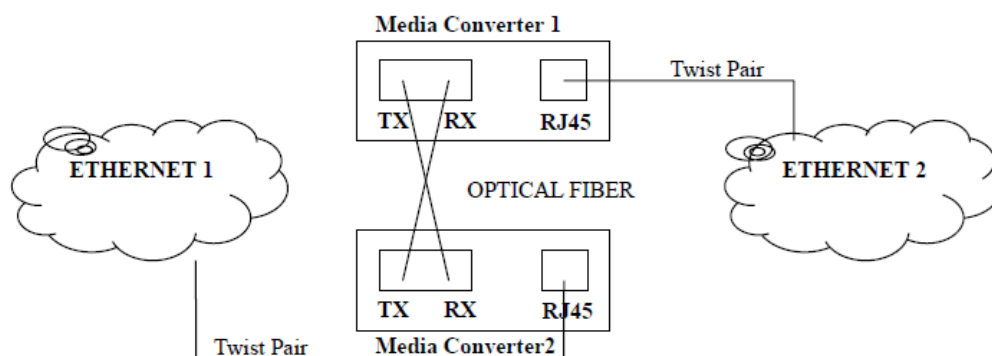

1000M Fiber Media Converter with Single Fiber

(Model: EW-810GS-20A&B)

- In conformity to IEEE802.3 10base-T, IEEE802.3u 100 base-TX/FX, IEEE802.3ab 1000 base-T, IEEE802.3z,1000base-SX/LX, IEEE802.1a, IEEE802.1PQ0S, IEEE802.1d Spanning Tree;
- Stable performance more than 50 thousand hours with fault- free;
- Unique IC solution applied;
- Supports 10/100/1000M full/half duplex, easy upgrades;
- Auto MDI/MDI-X;
- Auto Negotiation;
- Support flow control;
- Concentrated into EF16-D220(16slot for media converter cards) or EF14-D220(14slot for media converter standalone type) 2U rack-mount chassis;
- In conformity with safety code of FCC, CE and RoHS;
- The Distance support to 20KM;
- 1x RJ45 port and 1x fiber SC port;

RoHS FCC CE

Introduction

The non-managed media converters, which give you economic solutions for media conversion between fiber and copper Ethernet. It provides you SC, FC or ST connectors for your fiber optic cables and RJ45 for twisted pair UTP cable connection. The maximum extension is up to 20km over fiber.

TECHNICAL SPECIFICATION

Model		EW-810GS-20A&B
Optical Interface	Connector	Single Fiber SC port
	Data Rate	1000Mbps
	Duplex Mode	Full duplex
	Fiber	SM 9/125um
	Distance	10/100/1000Mbps: MM 550m/2km, SM 20km
	Connector	RJ45
	Data Rate	10/100/1000Mbps

APPLICATION

- Extend your Ethernet connection up to 0~20km away using fiber optics;
- Creates an economical Ethernet-fiber/copper-fiber link for connecting remote sub-networks to larger fiber optic networks/backbones;
- Converts Ethernet to fiber, fiber to copper/Ethernet, ensuring optimum network scalability for connecting two or more Ethernet network nodes;