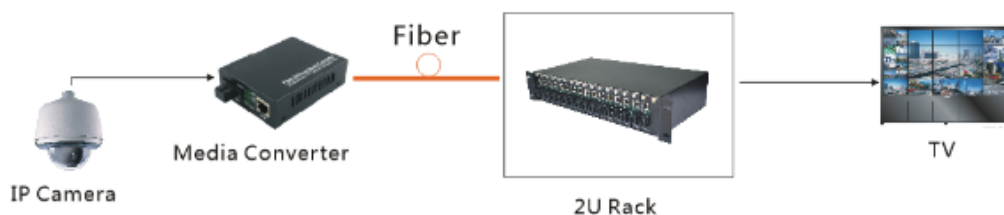

2: CCTV Surveillance Security.

PACKING LIST

CONTENT	QTY	UNIT
10/100/1000M Fiber media Converter (EW-810GS-20A&B)	1	SET
User Guide	1	PC
Warranty Card	1	PC