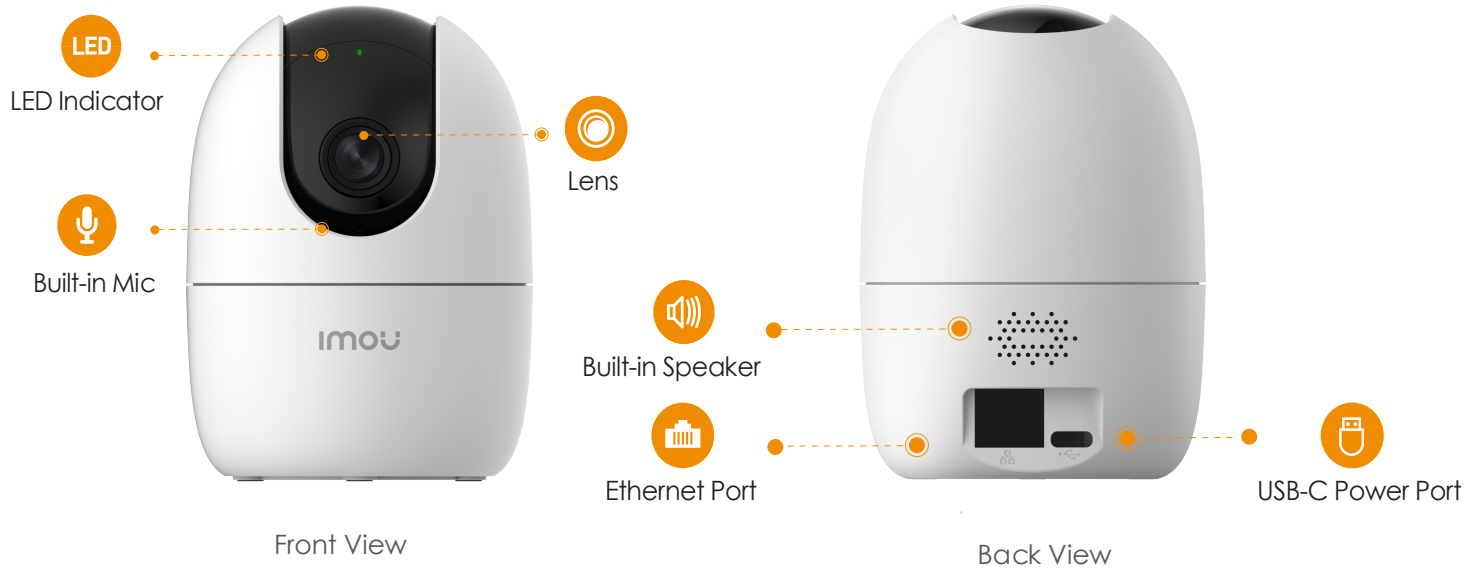

Specifications

Camera

1/3" Progressive CMOS
3MP (2304 x 1296)
Night Vision: 10m(33ft) Distance
3.6mm Fixed Lens
Field of View : 89° (H), 48° (V), 108° (D)
355° Pan & -5~80° Tilt

Video & Audio

Video Compression : H.265/H.264
Up to 20fps Frame Rate
8 x Digital Zoom
Two-way Audio

Notice Management

Motion Detection
Human Detection
Configurable Region
Abnormal Sound Alarm

Network

Wi-Fi:IEEE802.11b/g/n/ax,WiFi 6,50m Open Field
Imou App: iOS, Android
onvif

Auxiliary Interface

Micro SD Card Slot (up to 512GB)
Built-in Mic & Speaker
Reset Button

General

DC 5V1A Power Supply
Power Consumption:< 5W
Working Environment:-10° C~+45° C, Less Than 95%RH
Dimensions (L x W x H):
77.4 mm x 77.4 mm x 106.2mm (3.05 x 3.05 x 4.18 inch)
Weight: 197g (0.43lb)
CE

What's in the box

- 1x Camera
- 1x Quick Start Guide
- 1x Power Adapter
- 1x Power Cable
- 1x Screw Package
- 1x Mounting Plate
- 1x Installation Position Map