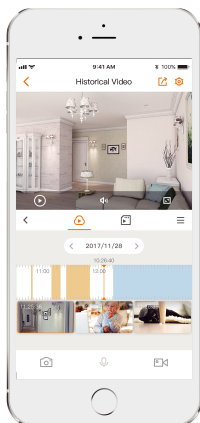

Diversified Storage

Supports NVR, Cloud Storage or Micro SD card (up to 512GB)

Stay close with what you care

With Cloud service, you will have access to what you care as long as Internet is available. You can record daily or motion videos on Cloud and playback anytime anywhere.