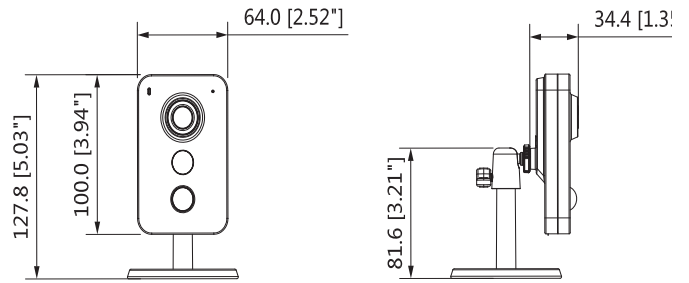

Environmental

Operating Conditions	-10°C ~ +45°C (14°F ~ +113°F) / Less than 95% RH
Storage Conditions	-10°C ~ +45°C (14°F ~ +113°F) / Less than 95% RH
Ingress Protection	N/A
Vandal Resistance	N/A

Construction

Casing	Plastic
Dimensions	Φ78.5mm×127.8mm(3.09" x5.03")
Net Weight	0.31Kg (0.68lb)
Gross Weight	0.45Kg (0.99lb)

Dimensions (mm/inch)

Ordering Information

Type	Part Number	Description
3MP Camera	DH-IPC-K35SP	3MP K Series Dual Band Wi-Fi Network Camera, PAL
	DH-IPC-K35SN	3MP K Series Dual Band Wi-Fi Network Camera, NTSC
	IPC-K35SP	3MP K Series Dual Band Wi-Fi Network Camera, PAL
	IPC-K35SN	3MP K Series Dual Band Wi-Fi Network Camera, NTSC