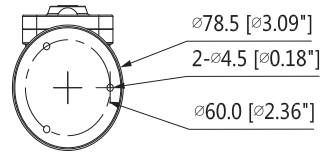

Environmental

Operating Conditions	-10°C ~ +45°C (14°F ~ +113°F) / Less than 95% RH
Storage Conditions	-10°C ~ +45°C (14°F ~ +113°F) / Less than 95% RH
Ingress Protection	N/A
Vandal Resistance	N/A

Construction

Casing	Plastic
Dimensions	Φ78.5mm×127.8mm(3.09" x5.03")
Net Weight	0.31Kg (0.68lb)
Gross Weight	0.45Kg (0.99lb)

Dimensions (mm/inch)

Ordering Information

Type	Part Number	Description
3MP Camera	DH-IPC-K35SP	3MP K Series Dual Band Wi-Fi Network Camera, PAL
	DH-IPC-K35SN	3MP K Series Dual Band Wi-Fi Network Camera, NTSC
	IPC-K35SP	3MP K Series Dual Band Wi-Fi Network Camera, PAL
	IPC-K35SN	3MP K Series Dual Band Wi-Fi Network Camera, NTSC