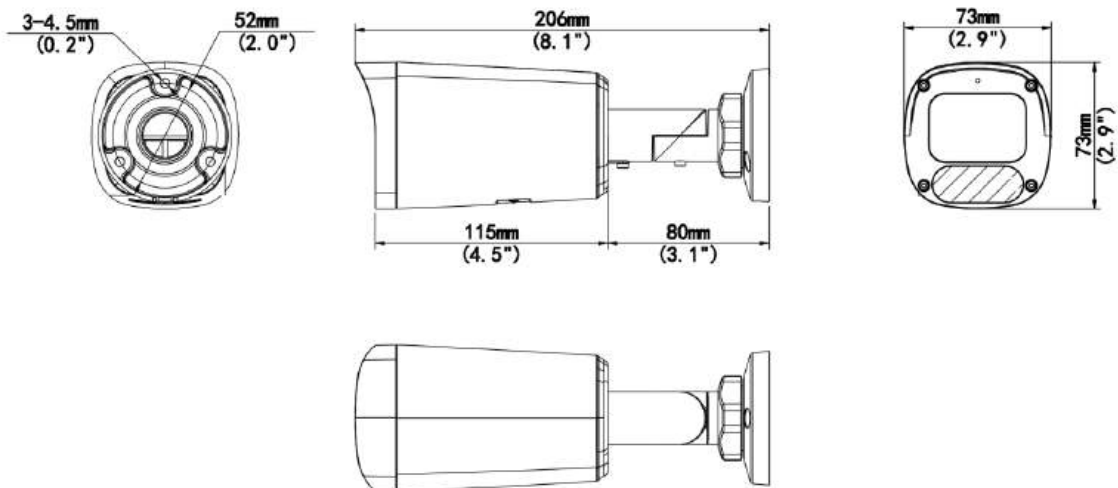

FCC (FCC 47 CFR part15 B)
Safety	CE LVD (EN 62368-1)
	CB (IEC 62368-1)
	UL/CUL (UL 62368-1, CAN/CSA C22.2 No. 62368-1)
Environment	CE-RoHS (2011/65/EU;(EU)2015/863); WEEE (2012/19/EU);
Protection	IP67 (IEC 60529)
General	
Power	DC 12 V±25%, PoE (IEEE 802.3af)
Power Consumption	Max. 5.9 W
Power Interface	Ø5.5 mm coaxial power plug
Dimensions	206 mm × 73 mm × 73 mm (8.1" × 2.9" × 2.9") (L × W × H)
Weight	0.47 kg (1.04 lb.)
Material	Graphene + Metal
Working Environment	-30 °C to 60 °C (-22 °F to 140 °F), Humidity: ≤ 95% RH (non-condensing)
Storage Environment	-30 °C to 60 °C (-22 °F to 140 °F), Humidity: ≤ 95% RH (non-condensing)
Surge Protection	4 KV
Reset Button	Support
Web Client Language	4 Languages: English, Russian, Spanish, Vietnamese

Dimensions