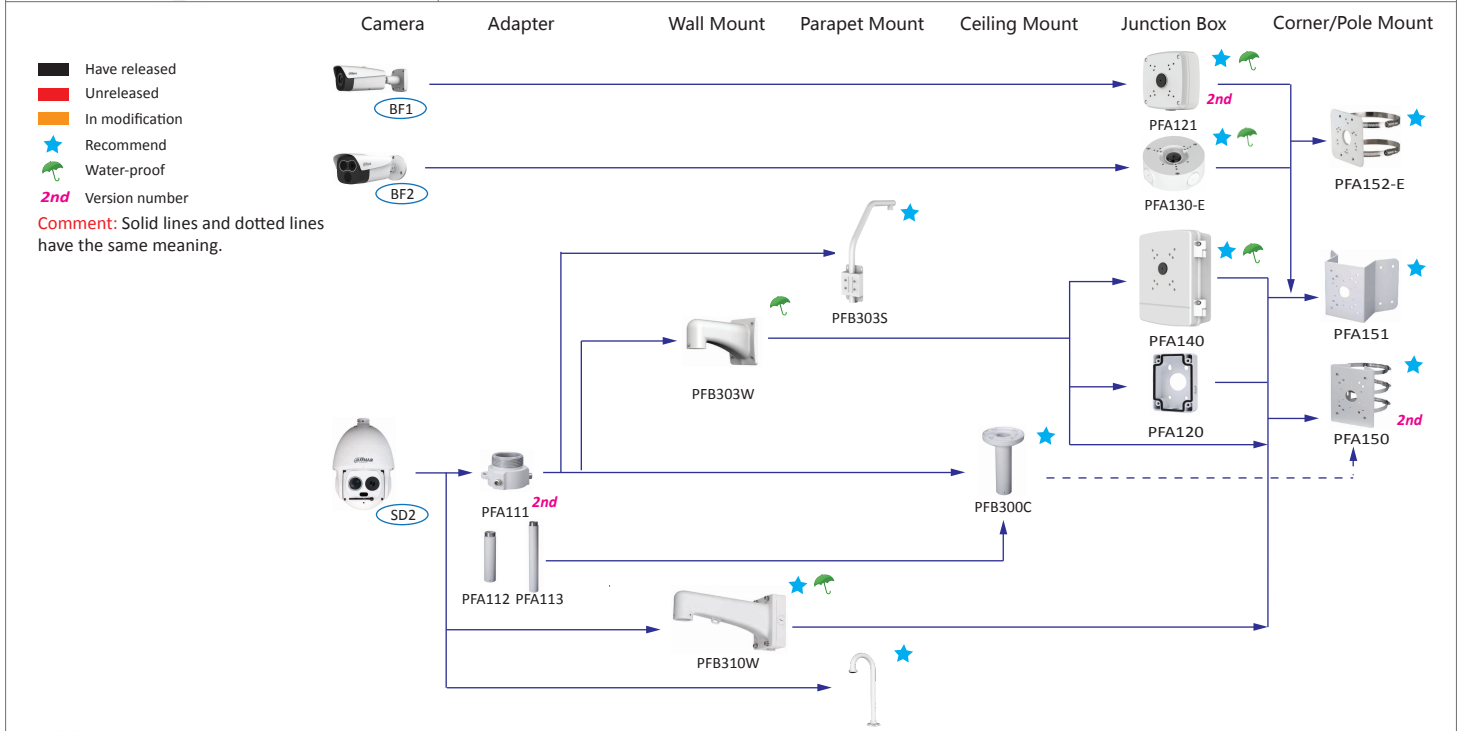

Selection of Thermal series cameras

Shape	Thermal Series
BF1	TPC-BF5400/5600(-T)
BF2	TPC-BF2120(-T)
SD2	TPC-SD8420/8620(-T)