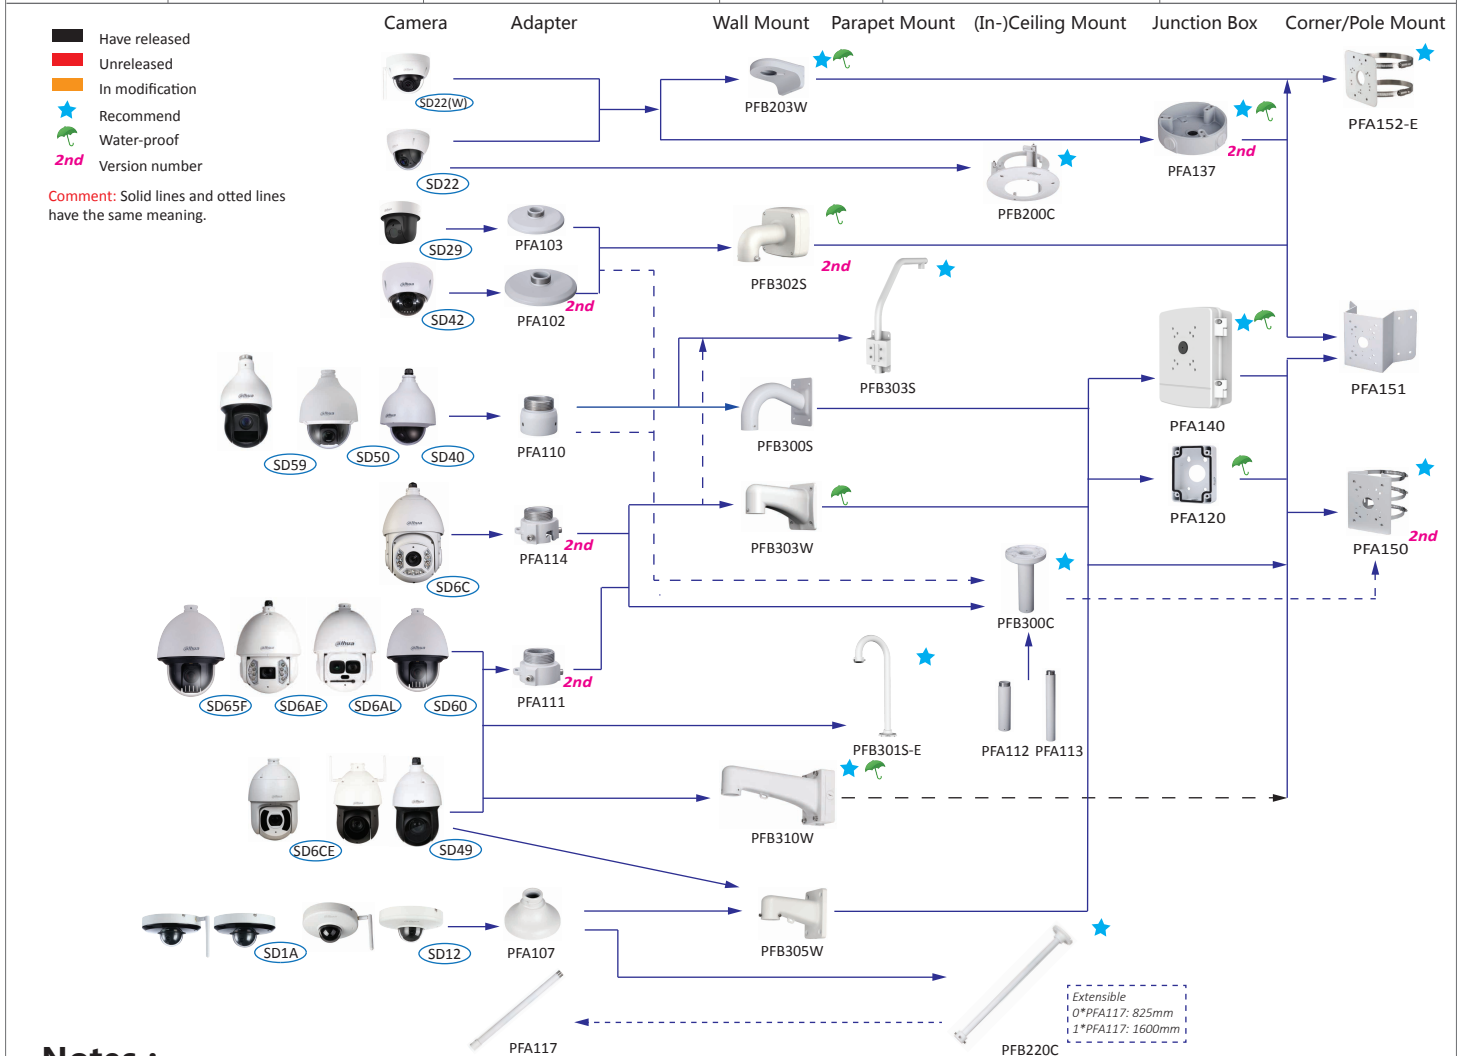

Selection of PTZ dome cameras

Shape	PTZ Dome		Shape	PTZ Dome	
	HDCVI	Network		HDCVI	Network
SD22	SD22204I-GC	SD22204T-GN, SD22404T-GN	SD59	SD59131/225/230/430I-HC	SD59131/225/230/430U-HNI
SD22(W)		SD22204T-GN-W, SD22404-GN-W	SD6AE	SD6AE230IA-HC	SD6AE230F-HNI, SD6AE530U-HNI, SD6AE240/830V-HNI
SD29		SD29204T-GN(-W)	SD6AL		SD6AL230F-HNI, SD6AL830V-HNI, SD6AL245U-HNI(-IR)
SD42	SD42116/212I-HC	SD42212T-HN	SD60	SD60131/225/230/430I-HC	SD60131/225/230/430U-HNI
SD40	SD40116/212I-HC	SD40212T-HN	SD65F	SD65F230IA-HC	SD65F230F-HNI
SD50	SD50131/225/230/430I-HC	SD50131/225/230/430U-HNI	SD6CE		SD6CE131/225/230U-HNI, SD6CE245U-HNI
SD49	SD49116/225/131/212I-HC	SD49212/225/412T-HN, SD49225T-HN-W	SD6C	SD6C131/225/230/430I-HC	SD6C131/225/230/430U-HNI
SD12		SD12200T-GN, SD12200T-GN-W, SD12203T-GN, SD12203T-GN-W	SD10		SD10A248V-HNI
SD1A		SD1A200T-GN, SD1A200T-GN-W, SD1A203T-GN, SD1A203T-GN-W