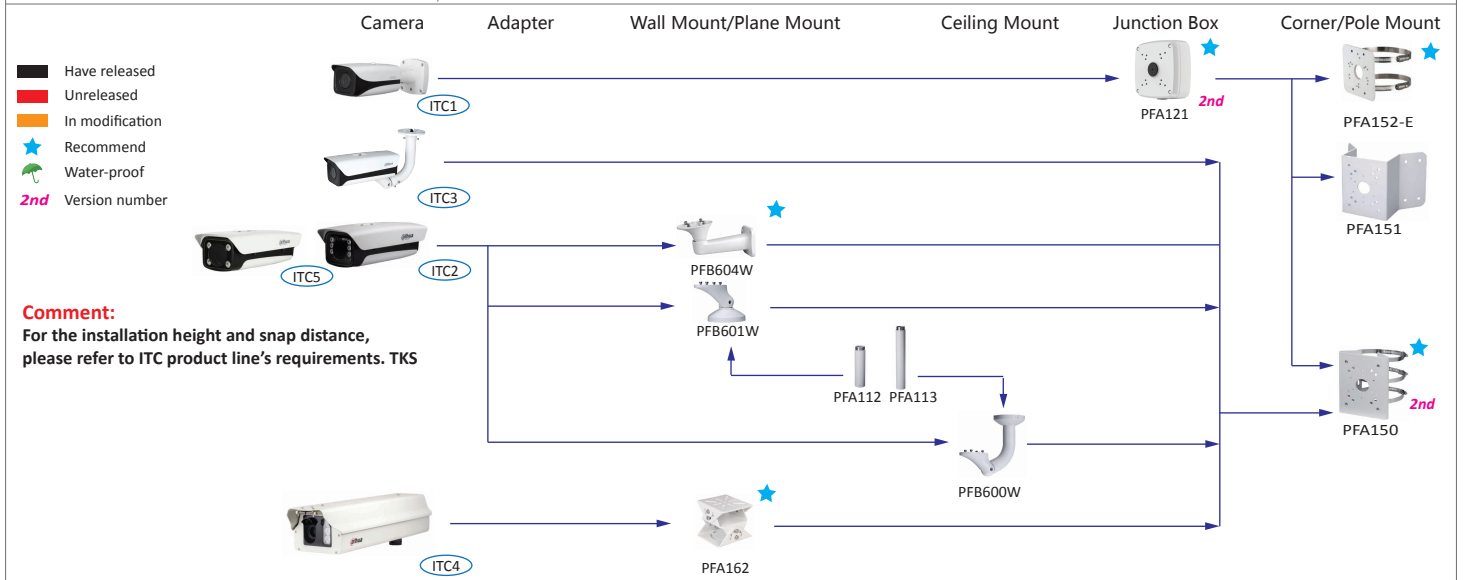

## Notes :

1. PTZ dome cameras have the **standard configurations**, and the configurations have been as follows.

# Selection of Thermal series cameras

Shape	Thermal Series
BF1	TPC-BF5400/5600(-T)
BF2	TPC-BF2120(-T)
SD2	TPC-SD8420/8620(-T)

## Notes :

1. PTZ dome cameras have the **standard configurations**, and the configurations have been as follows.

Shape	ITC
ITC1	ITC237-PW1B-IRZ, ITC217-PW1B-IRLZ
ITC2	ITC237-PU1B-L, ITC237-PU1B-IR
ITC3	ITC217-PW1B-IRLZ10
ITC4	ITC602-RU1A, ITC302-RU1A, ITC206-RU1A, ITC235-TU1A
ITC5	ITC231-RU1A-IRL-VF1042