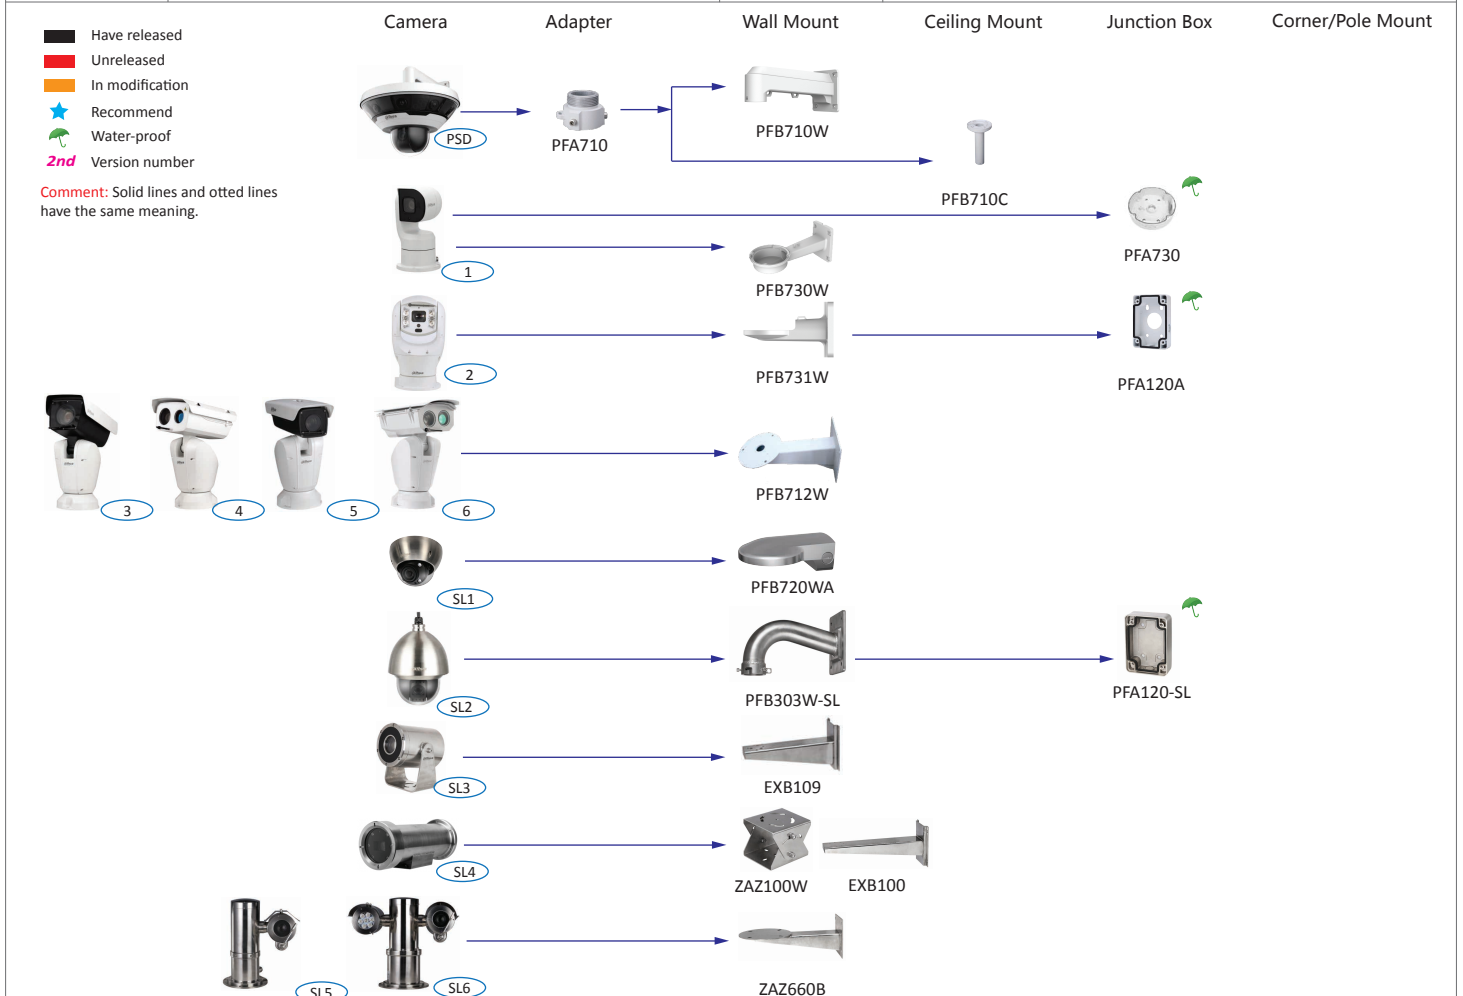

# Selection of Thermal series cameras

Shape	Thermal Series
BF1	TPC-BF5400/5600(-T)
BF2	TPC-BF2120(-T)
SD2	TPC-SD8420/8620(-T)

## Notes :

1. PTZ dome cameras have the **standard configurations**, and the configurations have been as follows.

Shape	ITC
ITC1	ITC237-PW1B-IRZ, ITC217-PW1B-IRLZ
ITC2	ITC237-PU1B-L, ITC237-PU1B-IR
ITC3	ITC217-PW1B-IRLZ10
ITC4	ITC602-RU1A, ITC302-RU1A, ITC206-RU1A, ITC235-TU1A
ITC5	ITC231-RU1A-IRL-VF1042

# Selection of PTZ dome cameras

Shape	Camera	Shape	Camera
	PSD8802-A180, PSD81602-A360		HDBW8232E-Z-SL
	PTZ1A225U-IRA-N		SD60230U-HNI-SL
	PTZ19240V-IRB-N, PTZ19240V-IRB-N-B PTZ19245U-IRB-N, PTZ19245U-IRB-N-B		SDZW2030U-SL
	PTZ12248V-IRB-N		EPC230U
	PTZ12248V-LR8-N		EPC230U-PTZ
	PTZ12230F-IRB-N		EPC230U-PTZ-IR
	PTZ12230F-LR8-N		

## Notes :

1. PTZ dome cameras have the **standard configurations**, and the configurations have been as follows.