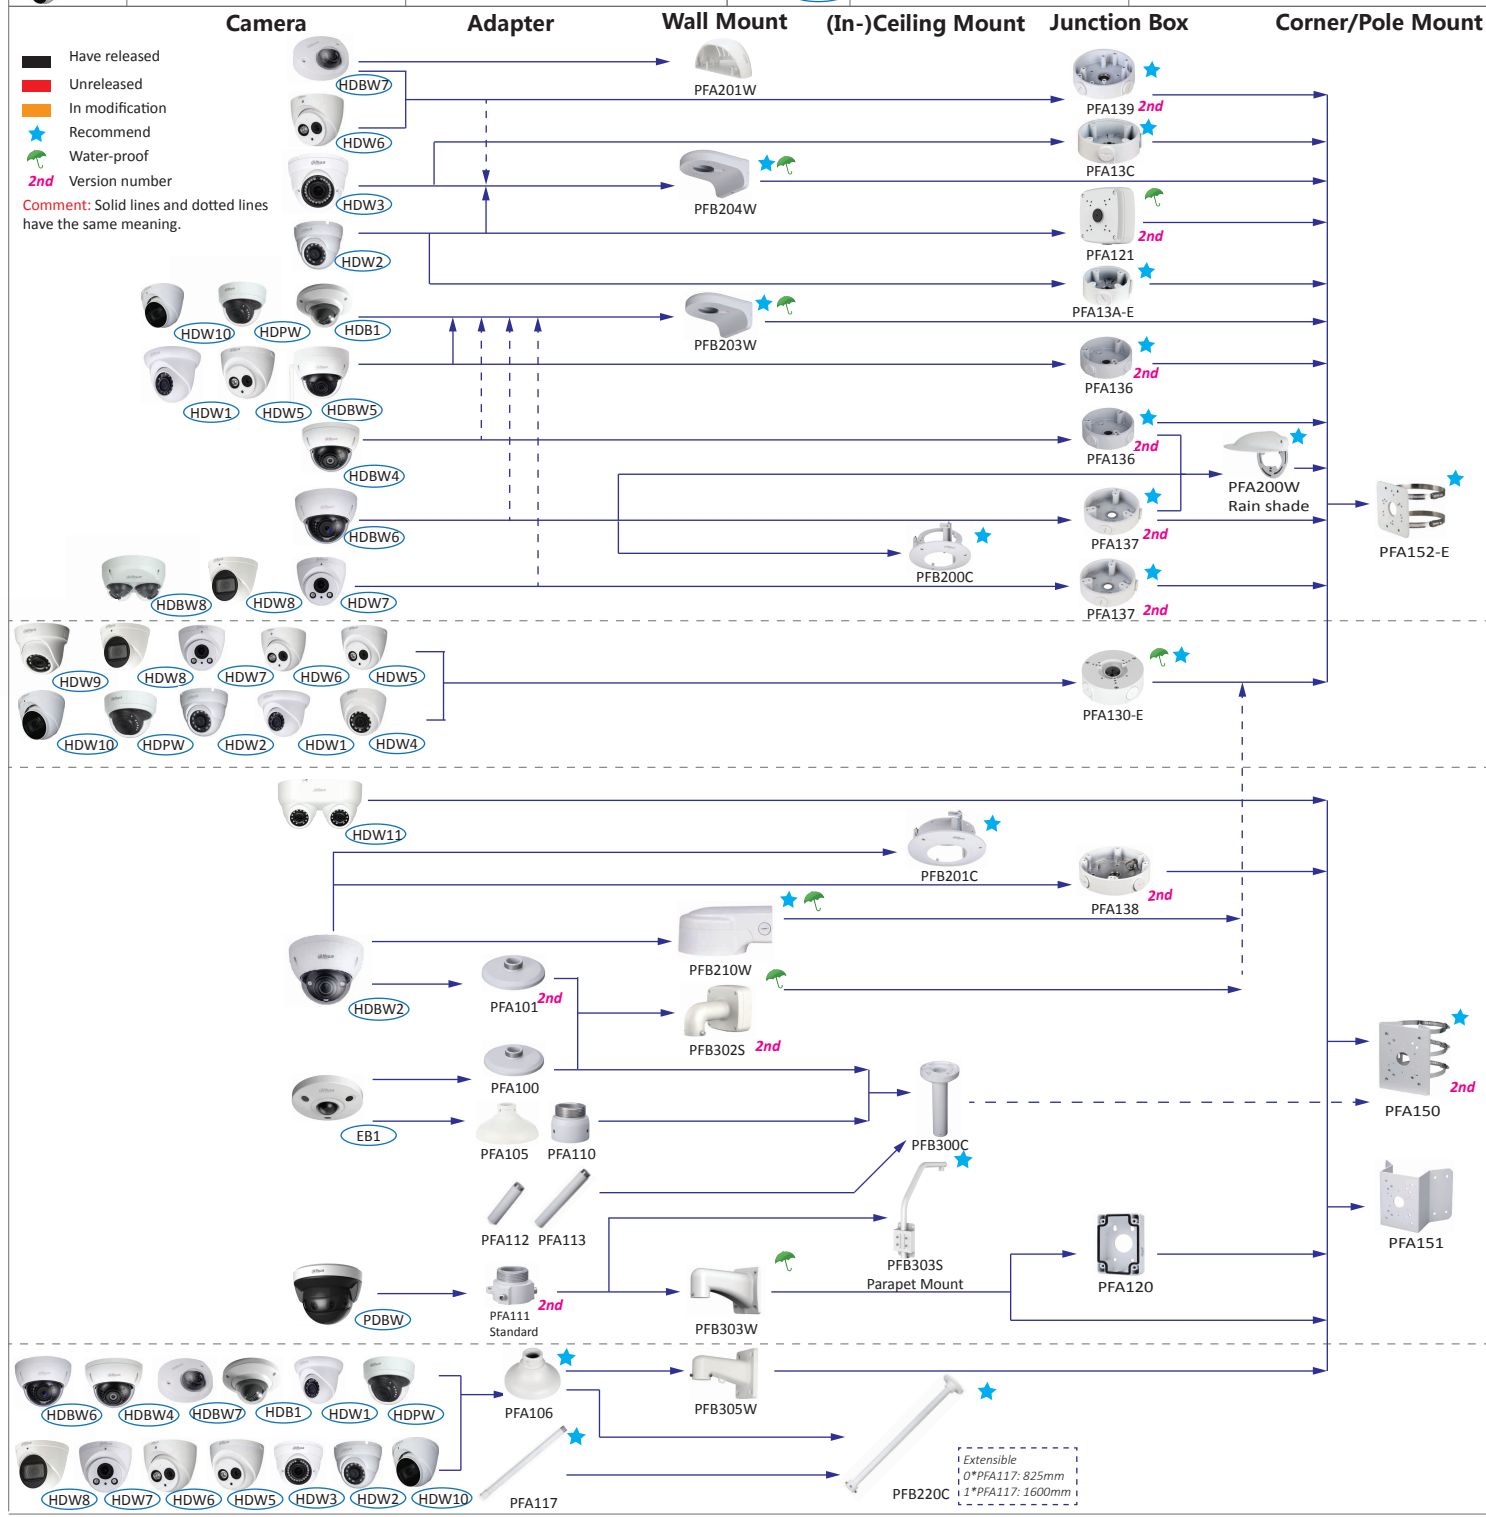

Shape	HDCVI	Network	Shape	HDCVI	Network
(HDB1)	EB2401	HDB4231/4431C-AS, EB5531(-M/M12)	(HDBW2)	HDBW3231/3802E-Z/ZH	HDBW5231/5431/5830/8231/8331/81200/81230 E-Z, HDBW5231/5431/5830E-Z5, HDBW8231/8331/5231/5431/5631/5831E-Z5E, HDB5331E, HDBW5331E, HDBW8231/8232/8331/8630/81230/5231/5431/5631/5831E-ZE (ePoE)
(HDW1)	HDW2221/2231S	HDW1020/1120/1220/1230/1320/1420/1431/1531S	(HDBW4)	HDBW1100/1200/1220/1400/2221/2231/2401E	HDBW1120/1220/1320/1420E, HDBW4231/4431/4830E-AS, HDBW1230/1431/1531E(-S), HDBW4231/4431/4631/4831E-ASE (ePoE)
(HDW2)	HDW1000/1100/1200/1220/1400/2221/2231/2401/2241/2501M	HDW4231/4431M	(HDBW5)	HDBW1100/1200/1220/1400R-VF, HDBW2802R, HDBW2221/2231/2241/2501/2601/2802R-Z(-DP), HDBW2231R-Z-DOC	HDBW1120/1320/1235/1435E-W, HDBW1230/1430E-AW
(HDW3)	HDW1100/1200/1220/1400R-VF		(HDBW6)	HDBW2221/2231F, HDBW2241F-A	HDBW2121/2221/2230/2231/2320/2421/2431/2531R-ZS, HDBW5231/5431/5830R-Z, HDBW5231/5431/5631/5831R-ZE (ePoE)
(HDW4)	HDW1000/1100/1200/1220/1400R		(HDBW7)	EBW3802	HDBW4231/4431F-AS/M/M12, HDBW4231F-MPC/M12PC
(HDW5)	HDW2221E		(EB1)		EBW8600/8630/81200/81230, EBW8600/8630-IVC
(HDW6)	HDW1100/1200/1400/1220/2221/2231/2401EM(-A), HDW1200/1400EM-POC	HDW4231/4431/4631/4831EM-ASE (ePoE)	(PDBW)		PDBW8800/8802-A180
(HDW7)	HDW2221/2231/2401R-Z	HDW2121/2221/2230/2231/2320/2421/2431/2531R-ZS, HDW5231/5431/5830R-Z	(HDPW)	HDPW1200R	
(HDW8)	HDW2241/2501/2802/2601T-Z-A(-DP)	HDW5231/5431/5631/5831R-ZE (ePoE)	(HDBW8)		HDBW4231F-E2-M
(HDW9)	HDW1200SL		(HDW11)	HDW2241M-E2	
(HDW10)	HDW2802/2601/2241/2501/2249T-A