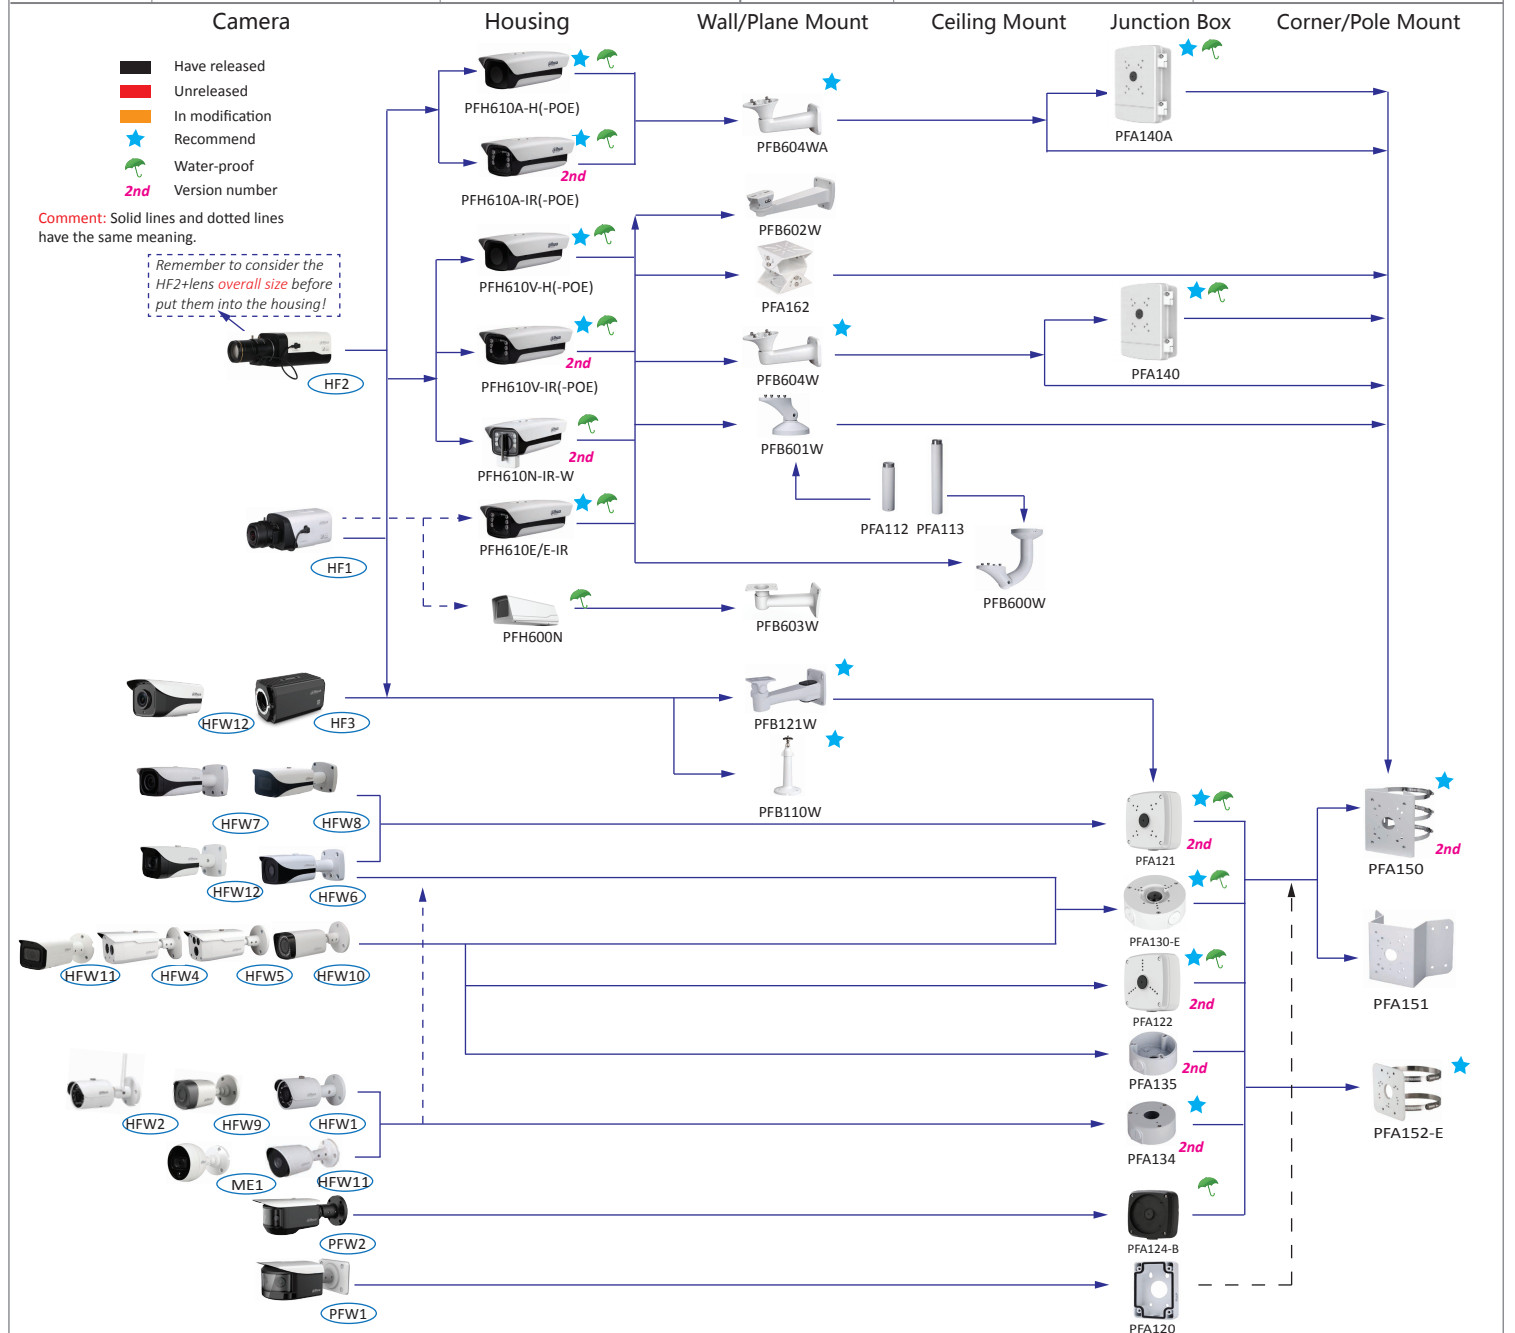

# Selection of box cameras

Shape	HDCVI	Network	Shape	HDCVI	Network
	HFW1000/1100/1200/1220/1400SL, HFW1000/1100/1200/1220/1400/2221/2231//2241/2501/2401S, LC1200SL-W, HFW1200/1400S-POC	HFW1020/1120/1220/1230/1320/1420/1431/4231/4431S/1531S		HFW1100/1200/1220/1400/2231B	HFW4231/4431B-AS
		HFW1120/1320/1235/1435S-W		HFW1100/1200/1220/1400D, HFW2221/2231/2401D	HFW4231/4431D-AS
	HFW1400/1200T, LC1220T-TH			HFW2221/2231/2401E	HFW4231/4431/4830E-S, HFW4231/4431/4631/4831E-SE
	ME1200/1400/2802B			HFW3231E-Z	HFW5231/5431/5830/8231/8331/81200/81230E-Z, HFW5231/5431/5830/8231/8331E-Z5, HFW5231E-Z12, /5431/5631/5831E-Z, HFW5231Z-Z12E, HFW8231/8331/5231/5431/5631/5831E-Z5E
	HF3231E	HF81230E, HF5431/5231/81230E-E		HFW3802E-Z/ZH-VP, HFW3231E-Z12	
		HF8231/8232/8630/8331/8835F, HF8232F-NF, HF8242F-FD/FR, HF8231/8232/8630/8331F-E		HFW1000/1100/1200/1220/1400R, HFW1000/1100/1200/1220RM	
	HF3805G			HFW1100/1200/1220/1400R-VF(-IRE6), HFW2221/2231/2401R-Z-IRE6, HFW2231R-Z-IRE6-POC	HFW2221/2421R-ZS/VFS, HFW2230/2231/2320/2431R-ZS/VFS-IRE6
	HFW2241/2249/2501/2802/2601E-A			HFW2241/2501/2802/2601T-Z-A(-DP), HFW2241/2249/2501/2802T-A-I8	HFW4231/4431/4631/4831T-ASE, HFW2230/2231/2431/2531T-VFS/ZS/VFAS/ZAS, HFW4239T-ASE-NI
		PFW8601-A180, PFW8800-A180, PFW8802-A180		PFW3601-A180	
		HFW4230M-4G-AS-I2			