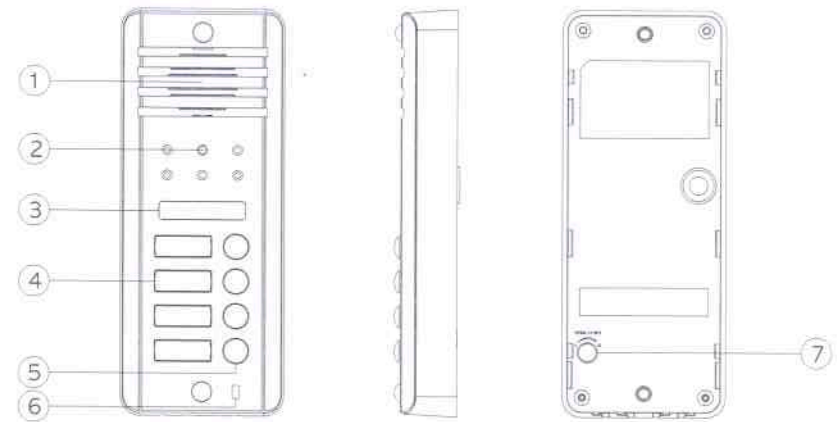

1. Part Names and its features

- ① Speaker : It delivers voice from video door phone.
- ② C.C.D Camera Lens : Keep clean from foreign substances
- ③ White LED : It offers clear image at night
- ④ Residence Number Tag : Put the number of each residence
- ⑤ Call button : Call a residence
- ⑥ Microphone : It delivers voice to a residence
- ⑦ Speaker volume control : Control the speaker volume according to it's installation environment