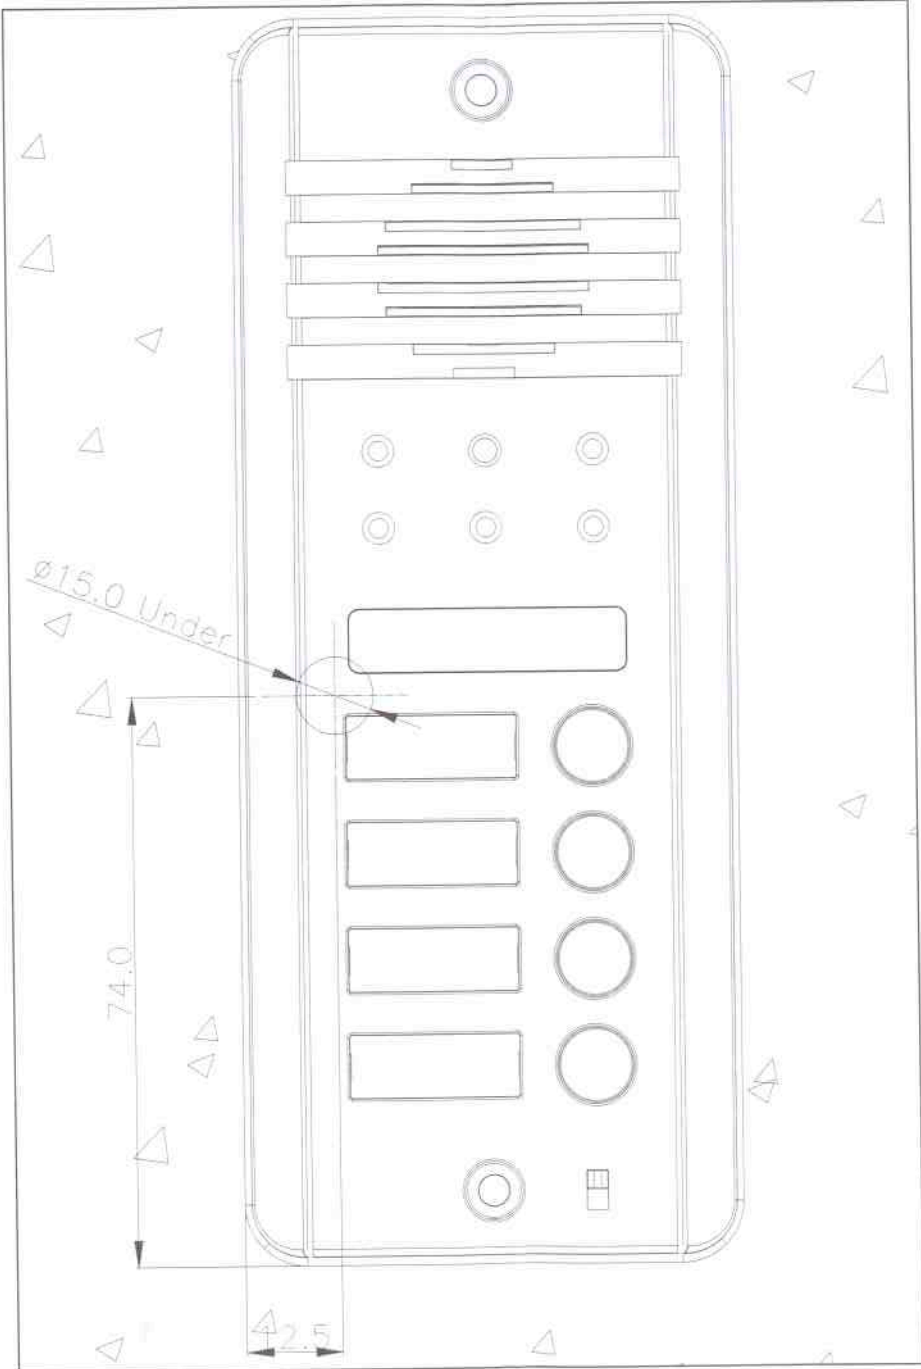

5. Hole Drilling