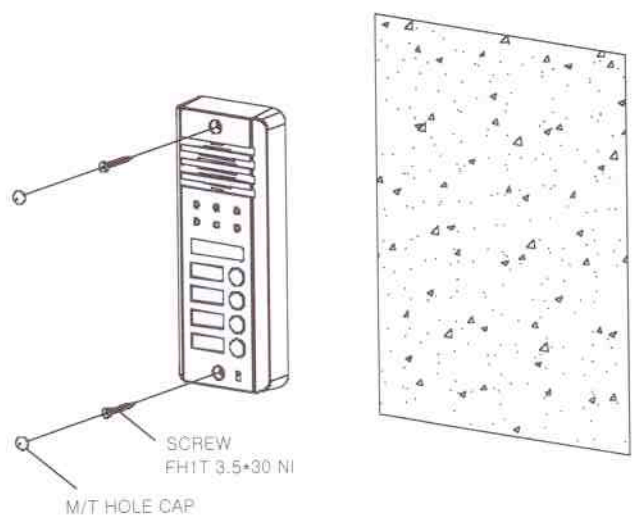

3. Wiring and Installation

*Wiring
Caution : For a hole drilling, please refer to the annexed paper to ensure a hole position and size properly

4. Specification

Image Device (Lens)	1/3" or 1/4" C.C.D				
Rated Voltage	DC 12V, power supplied From monitor				
Wiring(Residence)	4 wires in polarity(16 wires) 2 wires in non-priority(Door release)				
Transmission	Voice Switch				
Effective Viewing Angle	Horizontal 55°, Vertical : 40° (70° or 90° : Optional)				
Scanning Frequency	EIA/NTSC	CCIR			
	Horizontal: 15.734kHz, Vertical : 60Hz	Horizontal: 15.625kHz, Vertical: 50Hz			
LED	Embedded IR LED(5 Pie) 4EA-DRC-4DB Embedded White LED(3 Pie) 2EA-DRC-4DC				
Minimum Illumination	0.1Lux (Within 300mm from camera)				
Operating Temperature	-10℃ ~ +40℃				
Dimension(W * H * D)	65.0mm x 162.0mm x 25.0mm				
Weight(g)	285g				
Wiring Distance (TIV Cable)	Diameter (pie)	0.5	0.65	0.8	1
	Distance (m)	28	50	70	115