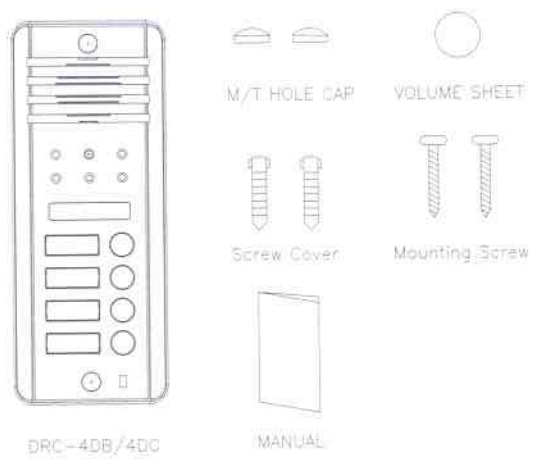

2. Accessory