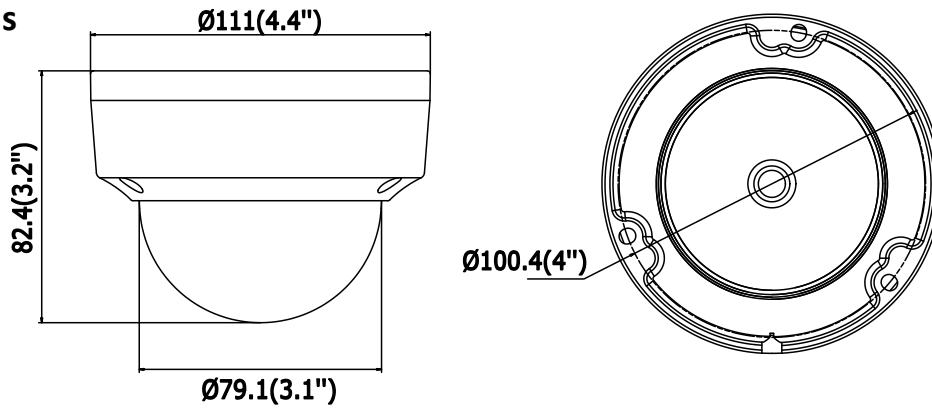

Dimensions

Unit: mm

Accessories

Distributed by

HIKVISION

Headquarters

No.555 Qianmo Road, Binjiang District,
Hangzhou 310051, China
T +86-571-8807-5998
overseasbusiness@hikvision.com

Hikvision USA
T +1-909-895-0400
sales.usa@hikvision.com

Hikvision Australia
T +61-2-8599-4233
salesau@hikvision.com

Hikvision India
T +91-22-28469900
sales@pramahikvision.com

Hikvision Canada
T +1-866-200-6690
sales.canada@hikvision.com

Hikvision Thailand
T +662-275-9949
sales.thailand@hikvision.com

Hikvision Europe
T +31-23-5542770
sales.eu@hikvision.com

Hikvision Italy
T +39-0438-6902
info.it@hikvision.com

Hikvision Brazil
T +55 11 3318-0050
Latam.support@hikvision.com

Hikvision Turkey
T +90 (216)521 7070- 7074
sales.tr@hikvision.com

Hikvision Malaysia
T +601-7652-2413
sales.my@hikvision.com

Hikvision UK & Ireland
T +01628-902140
sales.uk@hikvision.com

Hikvision South Africa
Tel: +27 (10) 0351172
sale.africa@hikvision.com

Hikvision France
T +33(0)1-85-330-450
info.fr@hikvision.com

Hikvision Kazakhstan
T +7-727-9730667
nikia.panfilov@hikvision.ru

Hikvision Vietnam
T +84-974270888
sales.vt@hikvision.com

Hikvision UAE
T +971-4-4432090
salesme@hikvision.com

Hikvision Singapore
T +65-6684-4718
sg@hikvision.com

Hikvision Spain
T +34-91-737-16-55
info.es@hikvision.com

Hikvision Tashkent
T +99-87-1238-9438
uzb@hikvision.ru

Hikvision Hong Kong
T +852-2151-1761
info.hk@hikvision.com

Hikvision Russia
T +7-495-669-67-99
saleru@hikvision.com

Hikvision Korea
T +82-(0)31-731-8817
sales.korea@hikvision.com

Hikvision Poland
T +48-22-460-01-50
info.pl@hikvision.com

Hikvision Indonesia
T +62-21-2933759
Sales.Indonesia@hikvision.com

Hikvision Colombia
sales.colombia@hikvision.com

05055220180802