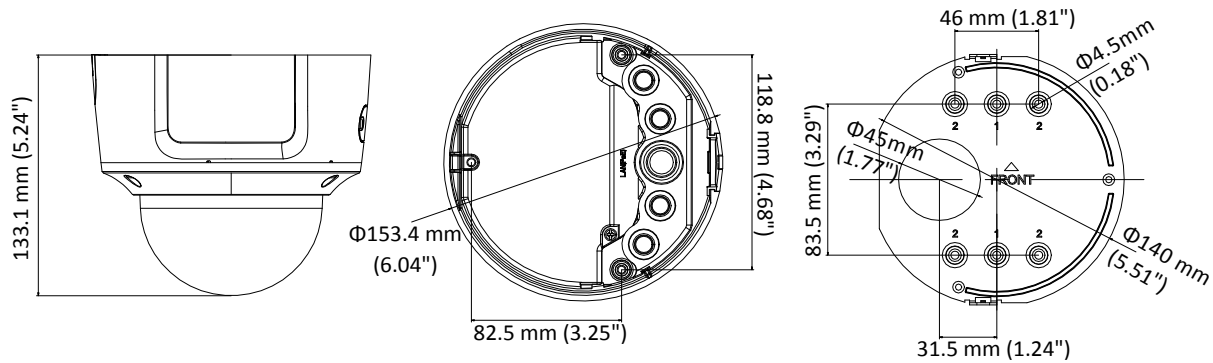

Dimensions

Accessories

DS-1475ZJ-SUS
Vertical Pole Mount

DS-1476ZJ-SUS
Corner Mount

Distributed by

HIKVISION®

Headquarters

No.555 Qianmo Road, Binjiang District,
Hangzhou 310051, China
T +86-571-8807-5998
overseasbusiness@hikvision.com

Hikvision USA
T +1-909-895-0400
sales.usa@hikvision.com

Hikvision Australia
T +61-2-8599-4233
salesau@hikvision.com

Hikvision India
T +91-22-28469900
sales@pramahikvision.com

Hikvision Canada
T +1-866-200-6690
sales.canada@hikvision.com

Hikvision Thailand
T +662-275-9949
sales.thailand@hikvision.com

Hikvision Europe
T +31-23-5542770
sales.eu@hikvision.com

Hikvision Italy
T +39-0438-6902
info.it@hikvision.com

Hikvision Brazil
T +55 11 3318-0050
Latam.support@hikvision.com

Hikvision Turkey
T +90 (216)521 7070- 7074
sales.tr@hikvision.com

Hikvision Malaysia
T +601-7652-2413
sales.my@hikvision.com

Hikvision UK & Ireland
T +01628-902140
sales.uk@hikvision.com

Hikvision South Africa
Tel: +27 (10) 0351172
sale.africa@hikvision.com

Hikvision France
T +33(0)1-85-330-450
info.fr@hikvision.com

Hikvision Kazakhstan
T +7-727-9730667
nikia.panfilov@hikvision.ru

Hikvision Vietnam
T +84-974270888
sales.vt@hikvision.com

Hikvision UAE
T +971-4-4432090
salesme@hikvision.com

Hikvision Singapore
T +65-6684-4718
sg@hikvision.com

Hikvision Spain
T +34-91-737-16-55
info.es@hikvision.com

Hikvision Tashkent
T +99-87-1238-9438
uzb@hikvision.ru

Hikvision Hong Kong
T +852-2151-1761
info.hk@hikvision.com

Hikvision Russia
T +7-495-669-67-99
saleru@hikvision.com

Hikvision Korea
T +82-(0)31-731-8817
sales.korea@hikvision.com

Hikvision Poland
T +48-22-460-01-50
info.pl@hikvision.com

Hikvision Indonesia
T +62-21-2933759
Sales.Indonesia@hikvision.com

Hikvision Colombia
sales.colombia@hikvision.com