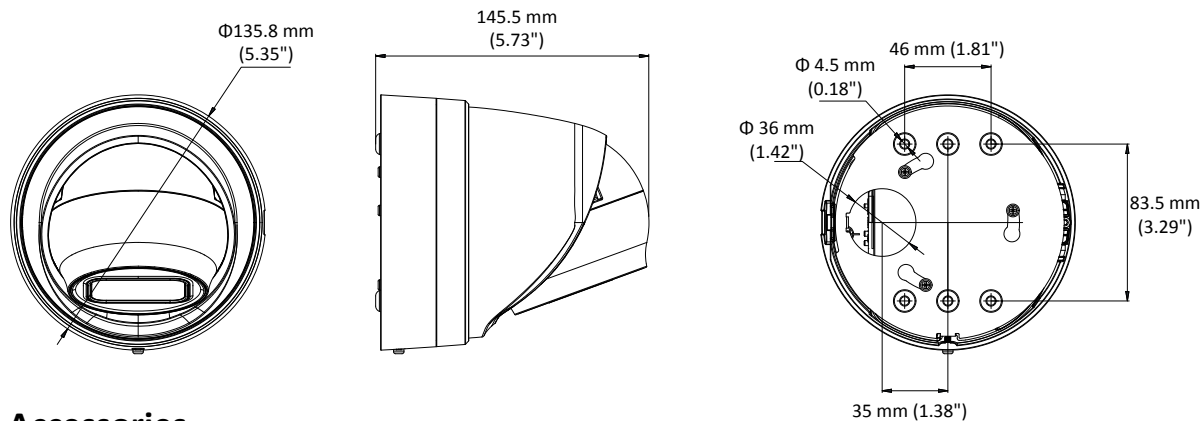

Available Model:

DS-2CD2H85FWD-IZS

Dimensions

Accessories