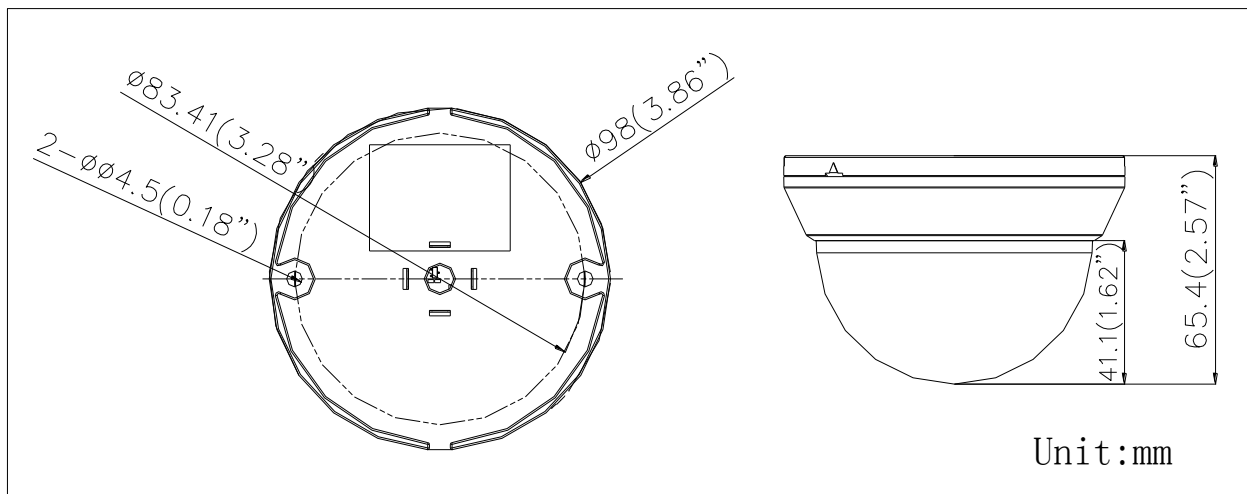

Dimensions