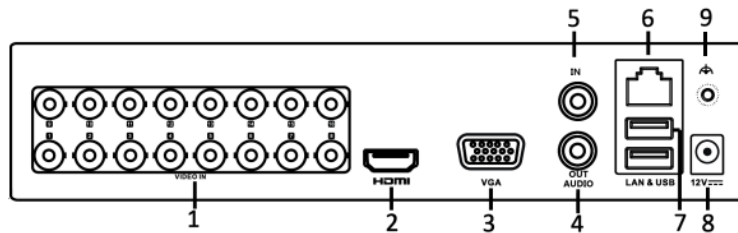

Physical Interfaces

The rear panel of DS-7204/7208HGHI-F1 provides 4/8 video input interfaces.

Index	Description	Index	Description
1	VIDEO IN	6	LAN Network Interface
2	HDMI Interface	7	USB Interface
3	VGA Interface	8	GND
4	AUDIO OUT	9	12 VDC Power Input
5	AUDIO IN