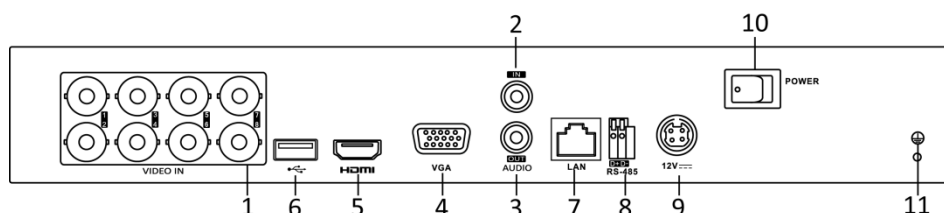

Physical Interfaces

The rear panel of DS-7204/7216HGHI-SH provides 4/16 video input interfaces.

Index	Description	Index	Description
1	VIDEO IN	7	LAN Network Interface
2	AUDIO IN, RCA Connector	8	RS-485 Serial Interface
3	AUDIO OUT, RCA Connector	9	12 VDC Power Input
4	VGA Interface	10	Power Switch
5	HDMI Interface	11	GND
6	USB Interface