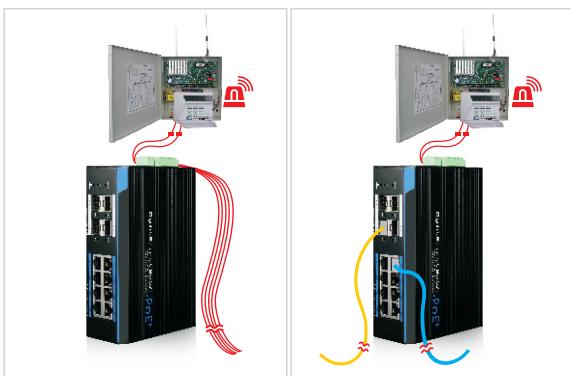

Industrial High PoE Ring Switch

Full Gigabit RJ45 + Fiber Uplinks / Level 4 Industrial Protection
60W POE / 6KV Surge Immunity / Fanless

UTP7308GE-POE

1 Full Gigabit RJ45 + Fiber Uplinks

2 Fast Ring Network

3 60W POE++ Power Output

Default PoE of port 1=60W; satisfy power supply of dome cameras

4 Redundant Power Supply

5 Alarm Notification

DC Power Failure Warning

Cable Link Down Warning
PoE Link Down Warning