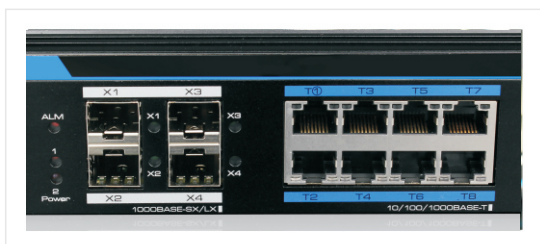

Industrial High PoE Ring Switch

Full Gigabit RJ45 + Fiber Uplinks / Level 4 Industrial Protection
60W POE / 6KV Surge Immunity / Fanless

UTP7308GE-POE

1 Full Gigabit RJ45 + Fiber Uplinks

2 Fast Ring Network

3 60W POE++ Power Output

Default PoE of port 1=60W; satisfy power supply of dome cameras

4 Redundant Power Supply

5 Alarm Notification

DC Power Failure Warning

Cable Link Down Warning
PoE Link Down Warning