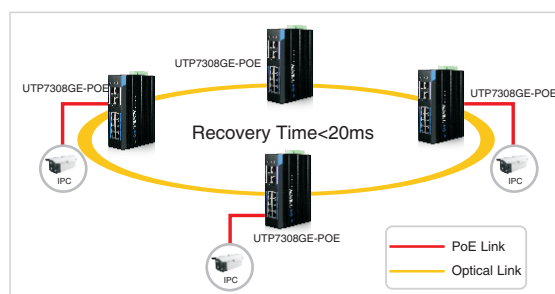

Industrial High PoE Ring Switch

Full Gigabit RJ45 + Fiber Uplinks / Level 4 Industrial Protection
60W POE / 6KV Surge Immunity / Fanless

UTP7308GE-POE

1 Full Gigabit RJ45 + Fiber Uplinks

2 Fast Ring Network

3 60W POE++ Power Output

Default PoE of port 1=60W; satisfy power supply of dome cameras

4 Redundant Power Supply

5 Alarm Notification

DC Power Failure Warning

Cable Link Down Warning
PoE Link Down Warning