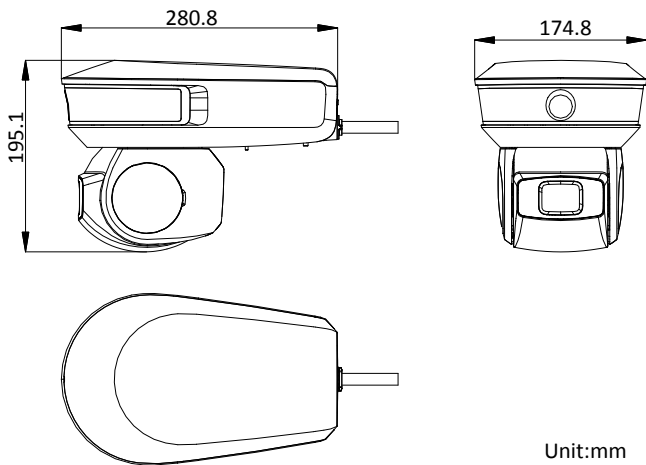

Main Stream Resolution	50Hz: 25fps (1920 × 1080, 1280 × 960, 1280 × 720) 50fps (1920 × 1080, 1280 × 960, 1280 × 720) 60Hz: 30fps (1920 × 1080, 1280 × 960, 1280 × 720) 60fps (1920 × 1080, 1280 × 960, 1280 × 720)
Sub-Stream Resolution	50Hz: 25fps (704 × 576, 640 × 480, 352 × 288) 60Hz: 30fps (704 × 480, 640 × 480, 352 × 240)
Third Stream Resolution	50Hz: 25fps (1920 × 1080, 1280 × 960, 1280 × 720, 704 × 576, 640 × 480, 352 × 288) 60Hz: 30fps (1920 × 1080, 1280 × 960, 1280 × 720, 704 × 480, 640 × 480, 352 × 240)
Audio Compression	G.711alaw/G.711ulaw/G.722.1/G.726/MP2L2/PCM
Network	
Protocols	TCP/IP, IPv4/IPv6, HTTP, HTTPS, 802.1x, Qos, FTP, SMTP, UPnP, SNMP, DNS, DDNS, NTP, RTSP, RTCP, RTP, TCP, UDP, IGMP, ICMP, DHCP, PPPoE, Bonjour
API	Open-ended, support ONVIF, ISAPI, and CGI, support HIKVISION SDK and Third-Party Management Platform
Network Storage	Built-in memory card slot, support Micro SD/SDHC/SDXC (up to 256 GB)
Web Browser	IE 8 to 11, Firefox 32.0.1, 38.0, 43.0.1, Chrome 40.0.2214.94
Interface	
Network Interface	1 RJ45 10 M/100 M Ethernet Interface, Hi-PoE
Alarm Input/ Output	1-ch alarm input and 1-ch alarm output, support alarm linkage: Memory Card Recording/Aux Output/Notify Surveillance Center/Upload to FTP/Send Email
Audio Input/ Output	1-ch audio input and 1-ch audio output
General	
Power Supply	12 VDC & Hi-PoE
Power Consumption	45 W Max. (IR 6 W Max.)
Working Temperature	Outdoor: -40°C to 70°C (-40°F to 158°F)
Working Humidity	≤ 90%
Protection Level	IP66 Standard, TVS 6000 V Lightning Protection, Surge Protection and Voltage Transient Protection
Dimension	195.1 mm × 280.8 mm × 174.8 mm (7.68" × 11.06" × 6.88")
Weight	Approx. 2.5 kg (5.51 lb)

Available Model

iDS-2PT9122IX-DE/S (5-50 mm) (4 mm), 12 VDC & Hi-PoE

Dimension

Accessories

DS-2601ZJ-P
Wall Mounting Bracket

Note:

DS-2601ZJ-P is included. And you should purchase DS-2115ZJ-P in addition. The diameter of the hold hoop is 67 mm to 127 mm.