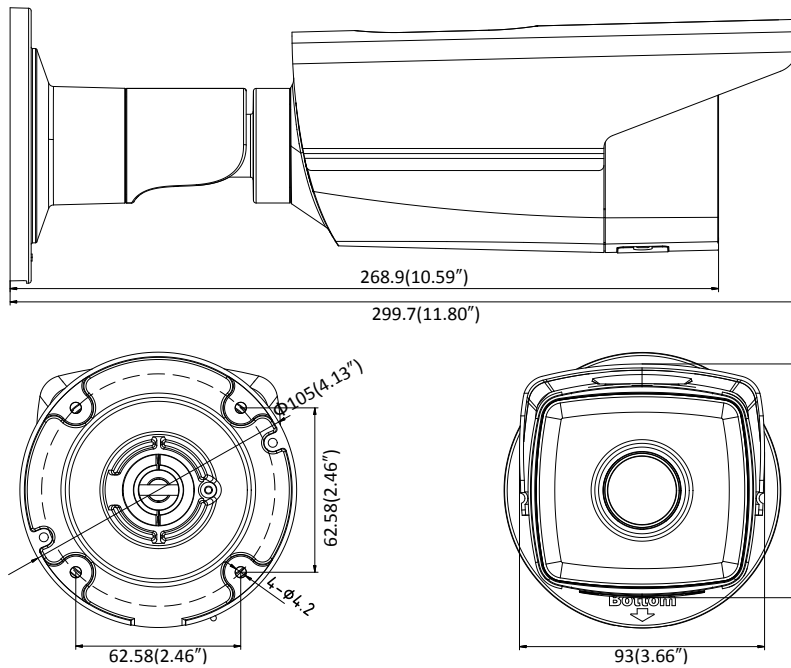

Dimensions

Unit: mm

Accessories

Distributed by

HIKVISION®

Headquarters

No.555 Qianmo Road, Binjiang District,
Hangzhou 310051, China
T +86-571-8807-5998
overseasbusiness@hikvision.com

Hikvision USA
T +1-909-895-0400
sales.usa@hikvision.com

Hikvision Italy
T +39-0438-6902
info.it@hikvision.com

Hikvision Singapore
T +65-6684-4718
sg@hikvision.com

Hikvision Africa
T +27 (0) 0351172
sale.africa@hikvision.com

Hikvision Europe
T +31-23-55-42-770
info.eu@hikvision.com

Hikvision France
T +33(0)1-85-330-450
info.fr@hikvision.com

Hikvision Oceania
T +61-2-8599-4233
salesau@hikvision.com

Hikvision Hong Kong
T +852-2151-1761

Hikvision Middle East
T +971-4-8816086
salesme@hikvision.com

Hikvision Spain
T +34-91-737-16-55
info.es@hikvision.com

Hikvision Canada
T +1-909-895-0400
sales.usa@hikvision.com

Hikvision Russia
T +7-495-669-67-99
saleru@hikvision.com

Hikvision Poland
T +48-22-460-01-50
poland@hikvision.com

Hikvision Korea
T +82-31-731-8841
sales.korea@hikvision.com

Hikvision India
T +91-22-28469900
sales@pramahikvision.com

Hikvision UK
T +01628-902140
support.uk@hikvision.com

Hikvision Brazil
T +55 11 3318-0050
Latam.support@hikvision.com