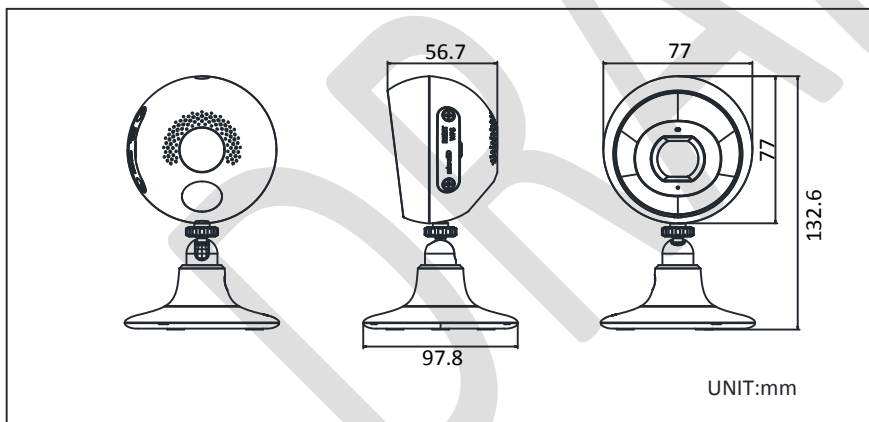

Frequency Range	2.4 GHz - 2.4835 GHz
Channel Bandwidth	20/40MHz Support
Protocols	802.11b: CCK, QPSK, BPSK, 802.11g/n: OFDM
Security	64/128-bit WEP, WPA/WPA2, WPA-PSK/WPA2-PSK, WPS
Transfer Rates	11b: 11Mbps, 11g: 54Mbps, 11n: up to 150Mbps
Wireless Range	50 meters (The performance varies based on actual environment)
General	
Operating Conditions	-10 °C – 40°C (14 °F – 104 °F), Humidity 95% or less (non-condensing)
Power Supply	DC 12V ± 25 %
Current	Max. 0.9A
Power Consumption	Max. 4.5W
IR Range	Up to 10 meters
Material	Plastic
Dimensions	Φ 77 × 132.6 mm (Φ 3.03" × 5.22")
Weight	

Ordering Models

DS-2CV2U24FD-IW

Dimensions